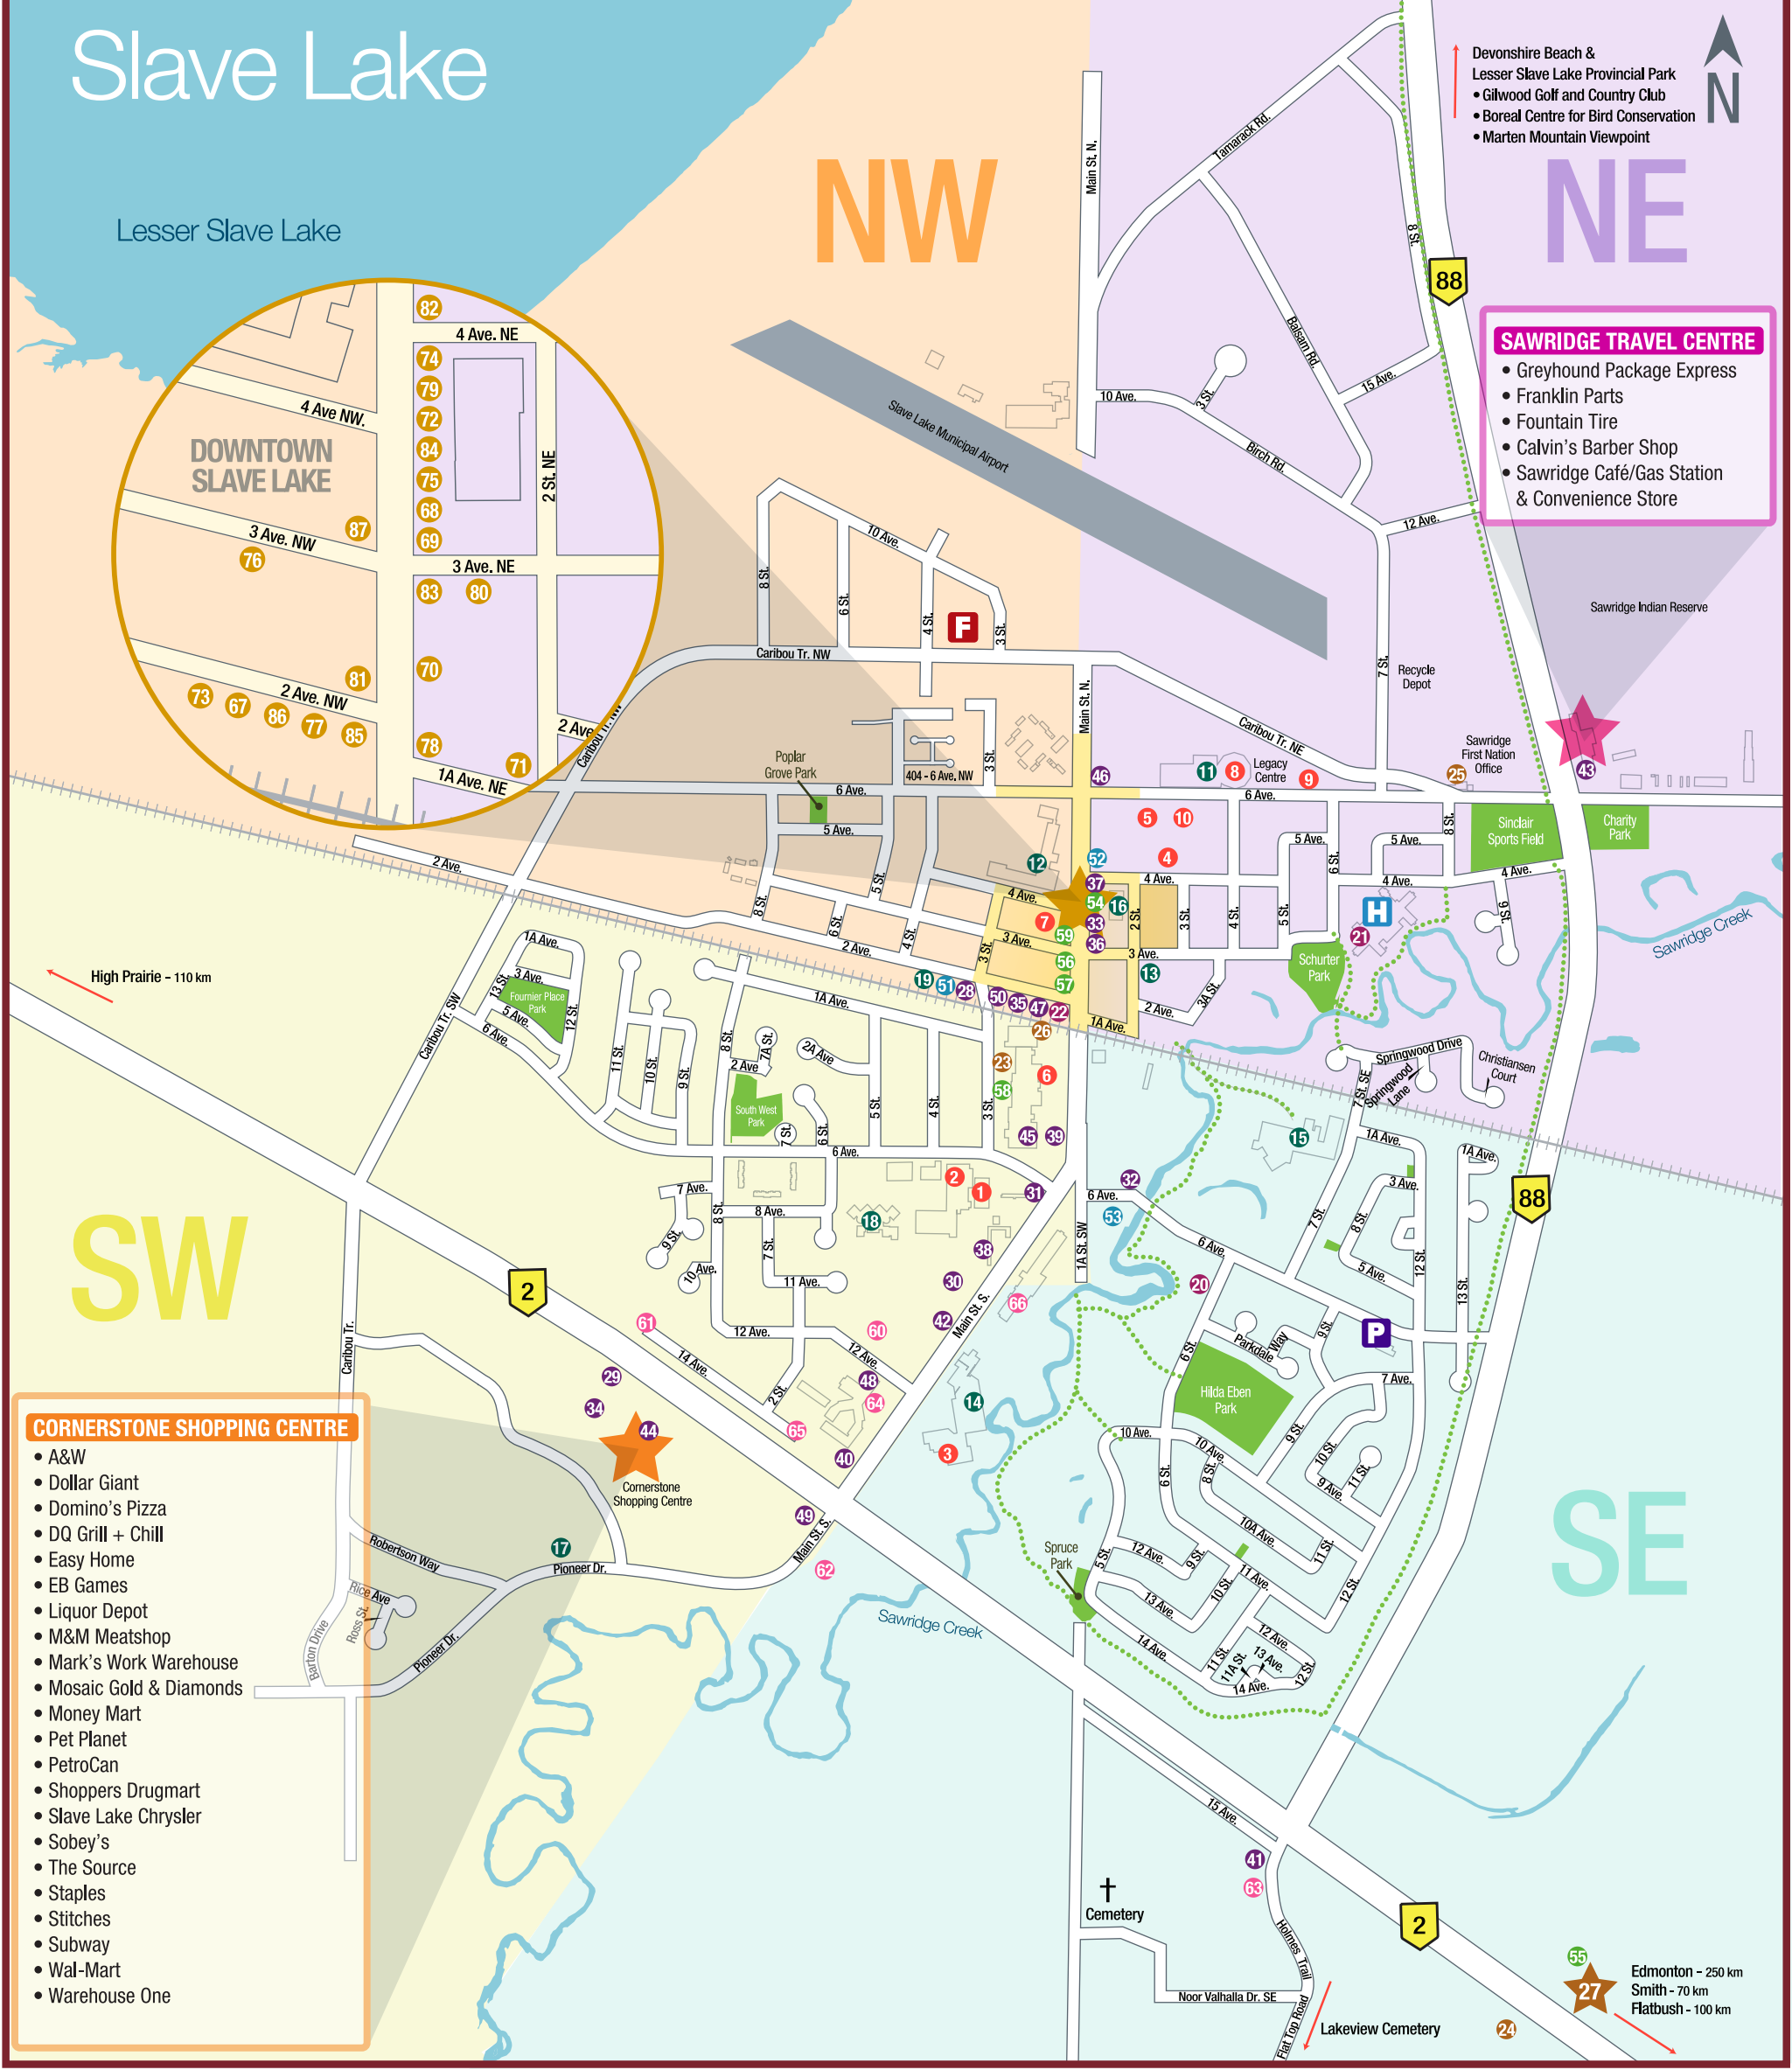

Slave Lake

Lesser Slave Lake

NW

NE

- Devonshire Beach & Lesser Slave Lake Provincial Park
- Gilwood Golf and Country Club
- Boreal Centre for Bird Conservation
- Marten Mountain Viewpoint

SAWRIDGE TRAVEL CENTRE

- Greyhound Package Express
- Franklin Parts
- Fountain Tire
- Calvin's Barber Shop
- Sawridge Café/Gas Station & Convenience Store

CORNERSTONE SHOPPING CENTRE

- A&W
- Dollar Giant
- Domino's Pizza
- DQ Grill + Chill
- Easy Home
- EB Games
- Liquor Depot
- M&M Meatshop
- Mark's Work Warehouse
- Mosaic Gold & Diamonds
- Money Mart
- Pet Planet
- PetroCan
- Shoppers Drugmart
- Slave Lake Chrysler
- Sobey's
- The Source
- Staples
- Stitches
- Subway
- Wal-Mart
- Warehouse One

RESTAURANTS

- Alimo's Pizzeria
- A&W
- A&W
- Boston Pizza
- Burgers Plus
- Carlos Pizza and Steakhouse
- Domino's Pizza
- Dom's Gastro Pub
- FIX. Coffee Bar & Bakery
- Ken's Stirfry
- KFC
- Mary Brown's Chicken
- McDonald's
- Mr. Mikes Steakhouse Casual
- Pizza Hut
- Sawridge Travel Centre
- Subway
- Subway
- Slave Lake Grill
- Ta's Asian Grill
- The Landing Grill
- Tim Horton's
- Toniroz Restaurant and Grill

ACCOMMODATION

- Big Lakes Inn 112-12 Ave SW
- Highway Motor Inn 600-14 Ave SW
- Holiday Inn Express 1551 Main St. SE
- Lakeview Inn & Suites 1556 Holmes Tr. SE
- Slave Lake Inn & Conference Centre 1200 Main St. SW
- Super 8 Slave Lake 101-14 Ave SW
- Travelodge Slave Lake 801 Main St. SE