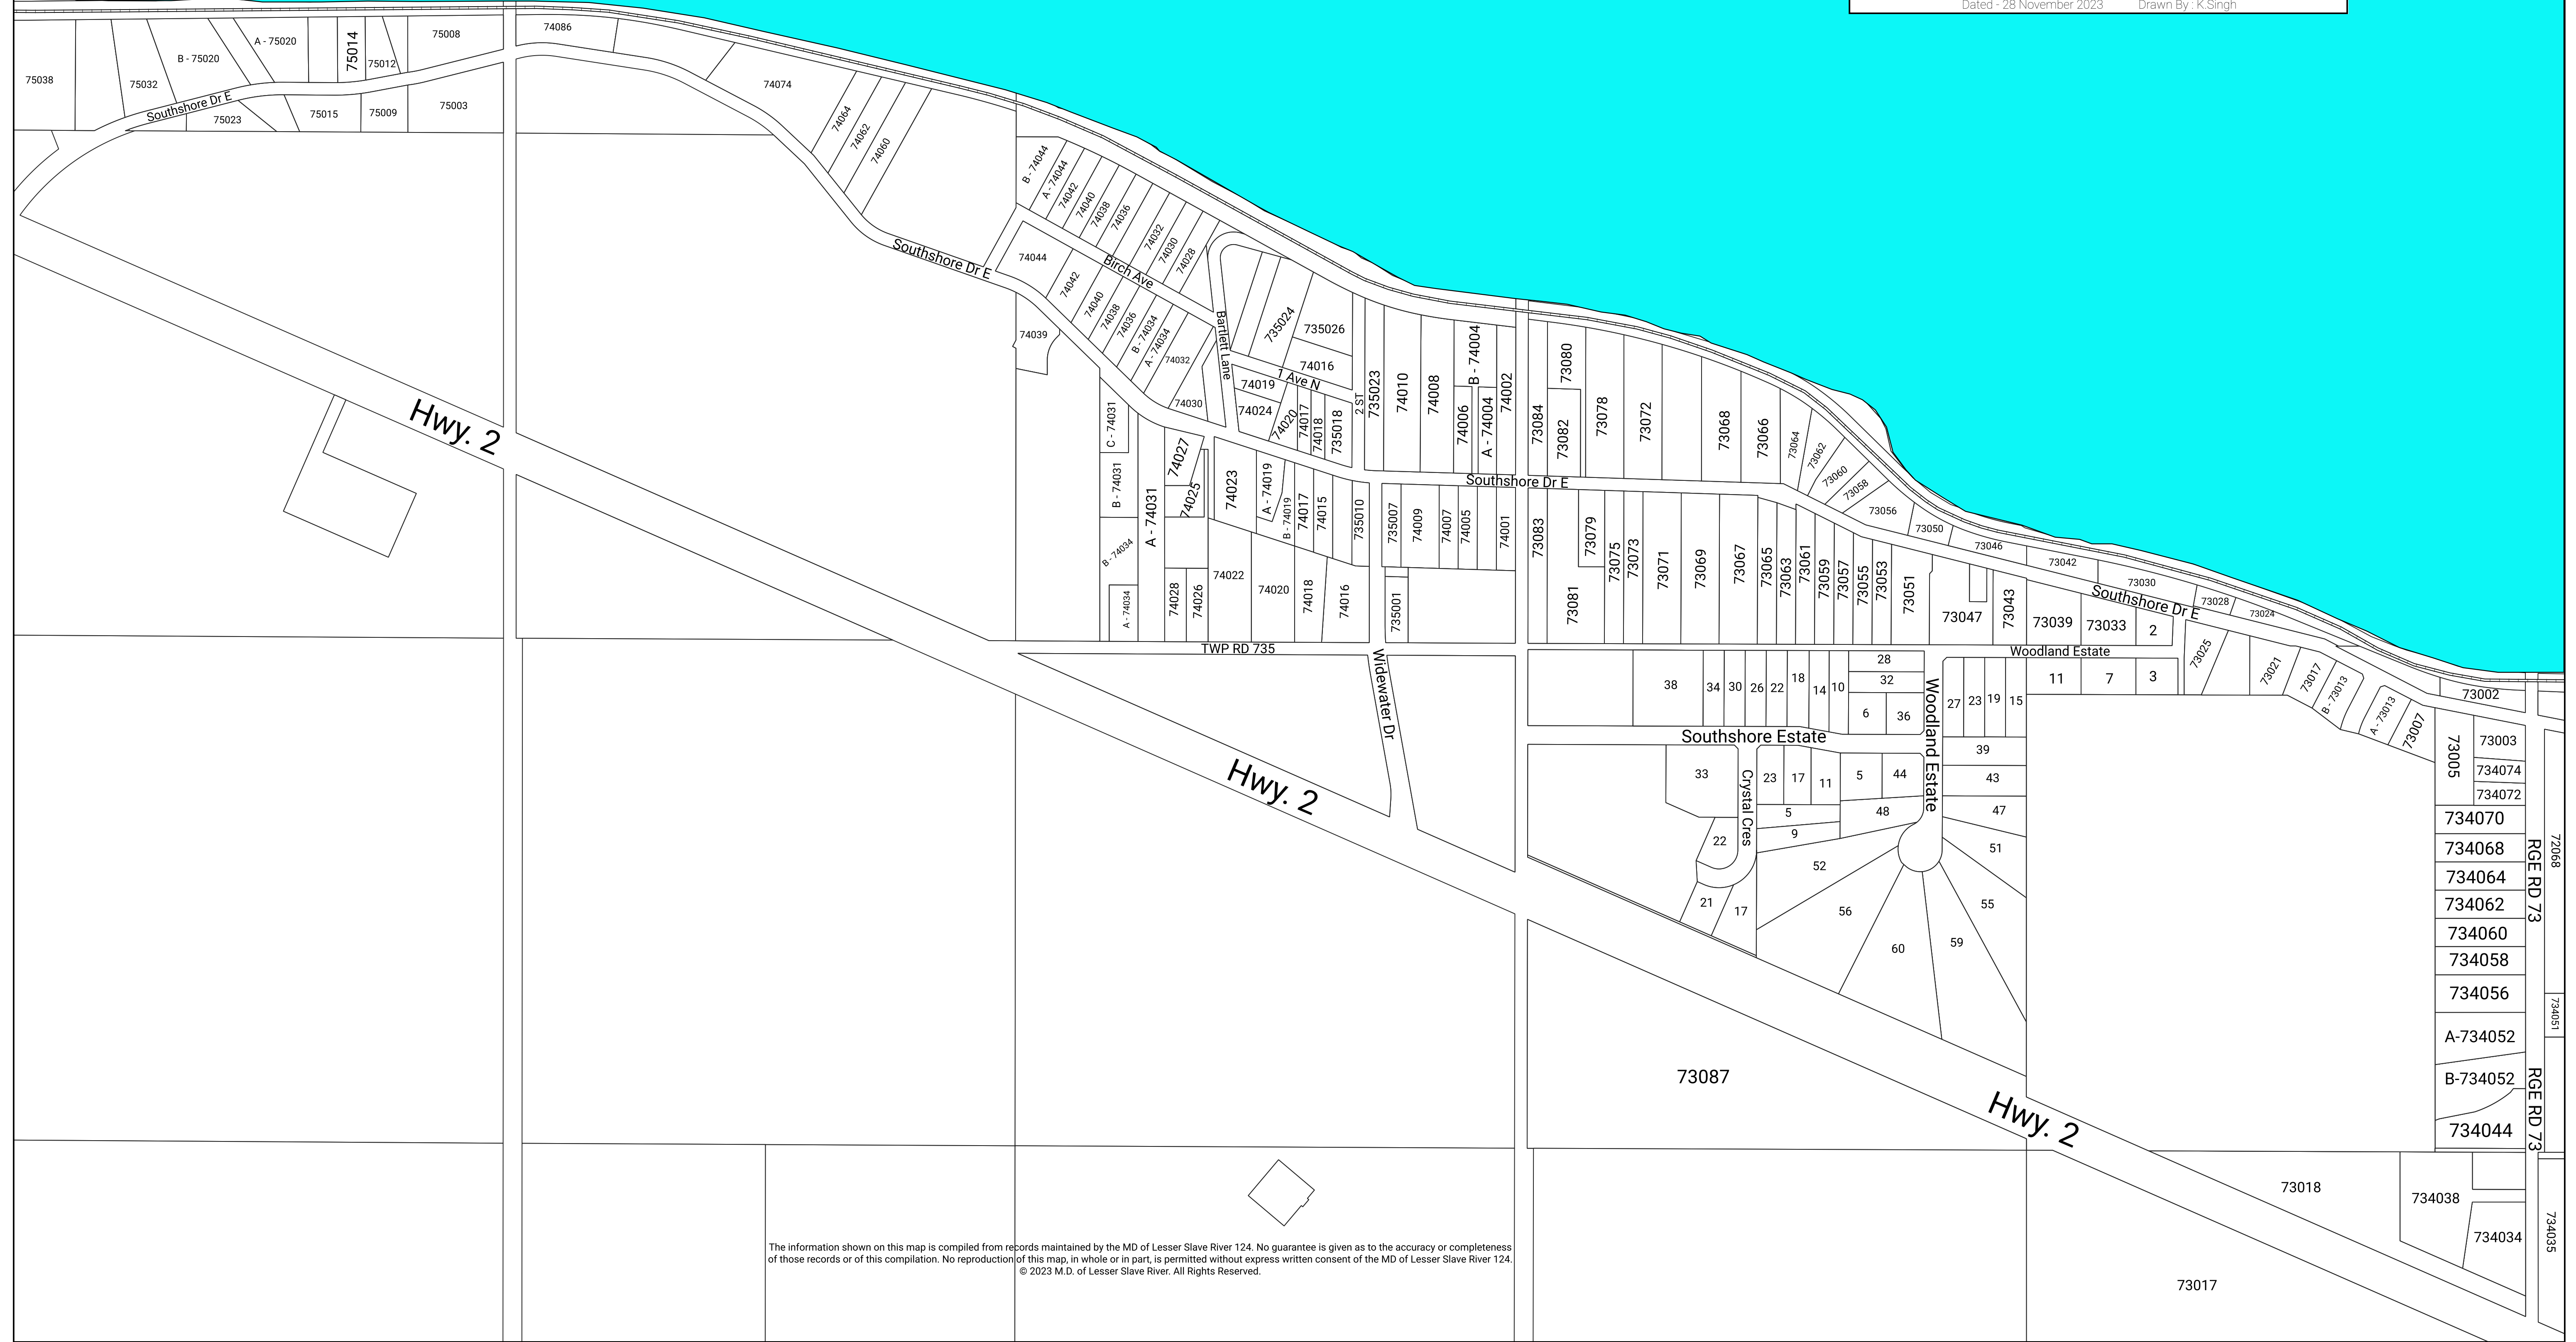

Municipal District of
LESSER SLAVE RIVER

Municipal Address Map - Widewater

Dated - 28 November 2023 Drawn By : K.Singh