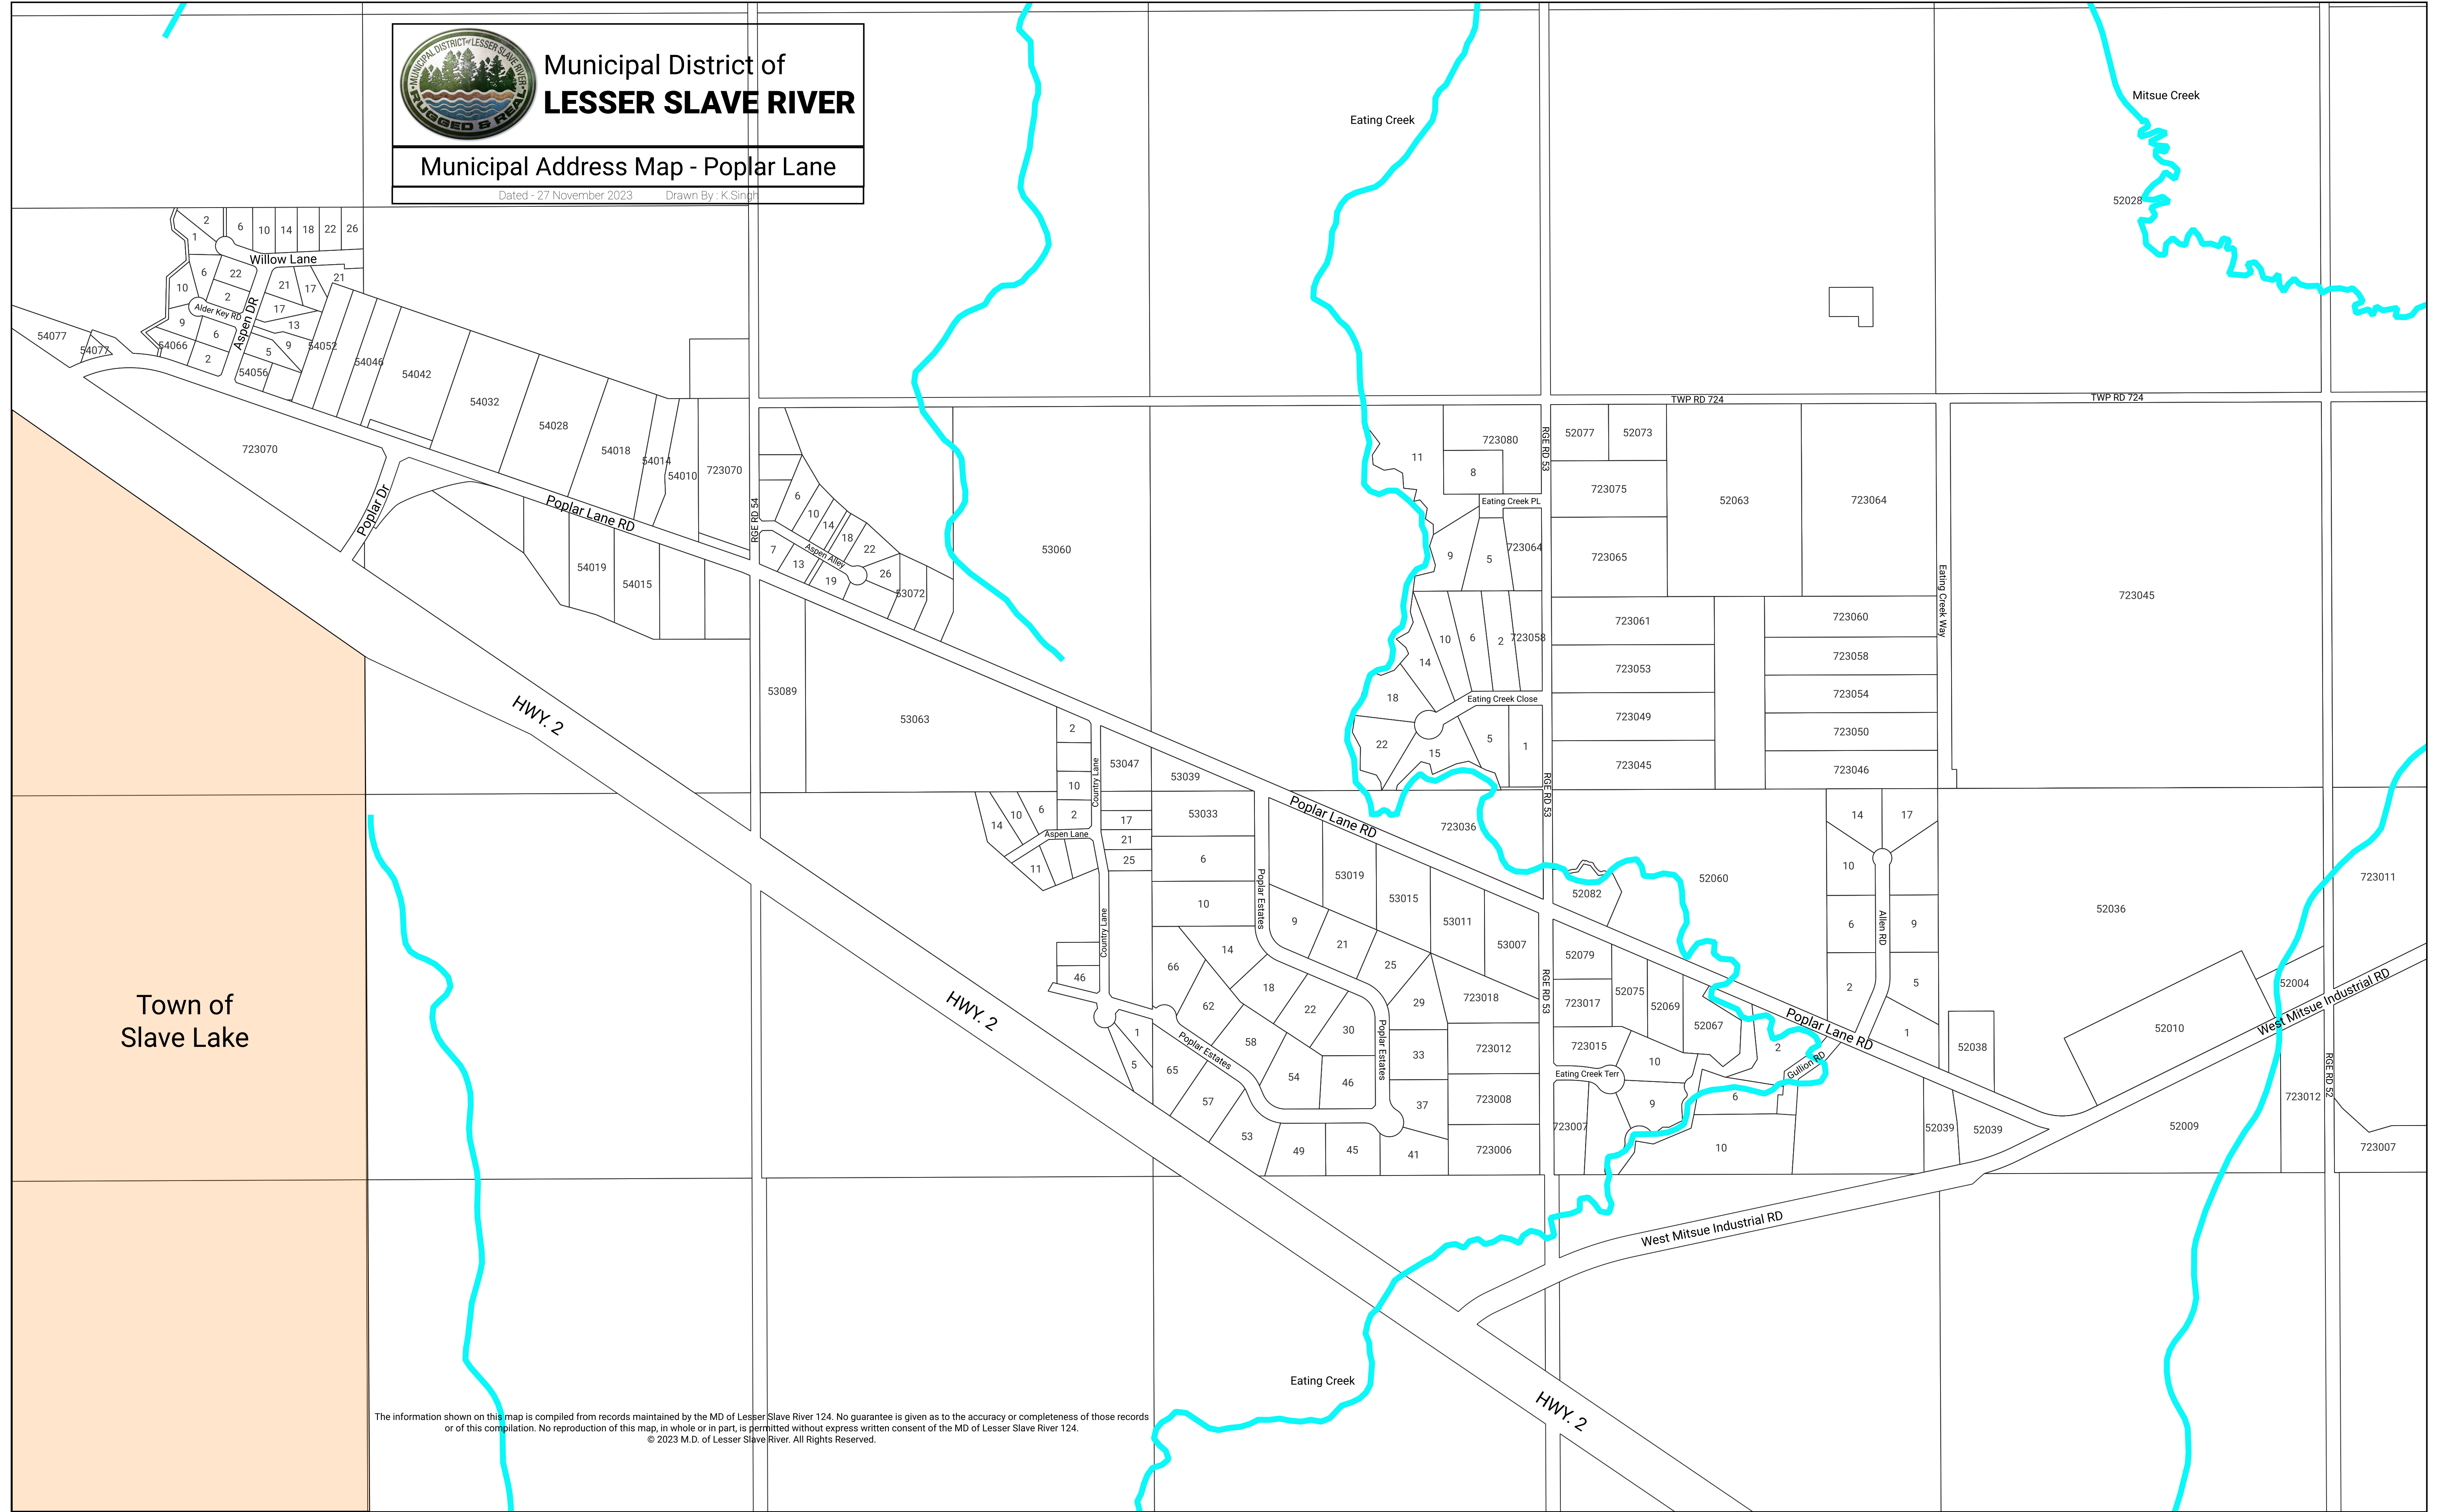

Municipal District of LESSER SLAVE RIVER

Municipal Address Map - Poplar Lane

Dated - 27 November 2023 Drawn By: K. Singh

Town of
Slave Lake

The information shown on this map is compiled from records maintained by the MD of Lesser Slave River 124. No guarantee is given as to the accuracy or completeness of those records or of this compilation. No reproduction of this map, in whole or in part, is permitted without express written consent of the MD of Lesser Slave River 124.
© 2023 M.D. of Lesser Slave River. All Rights Reserved.