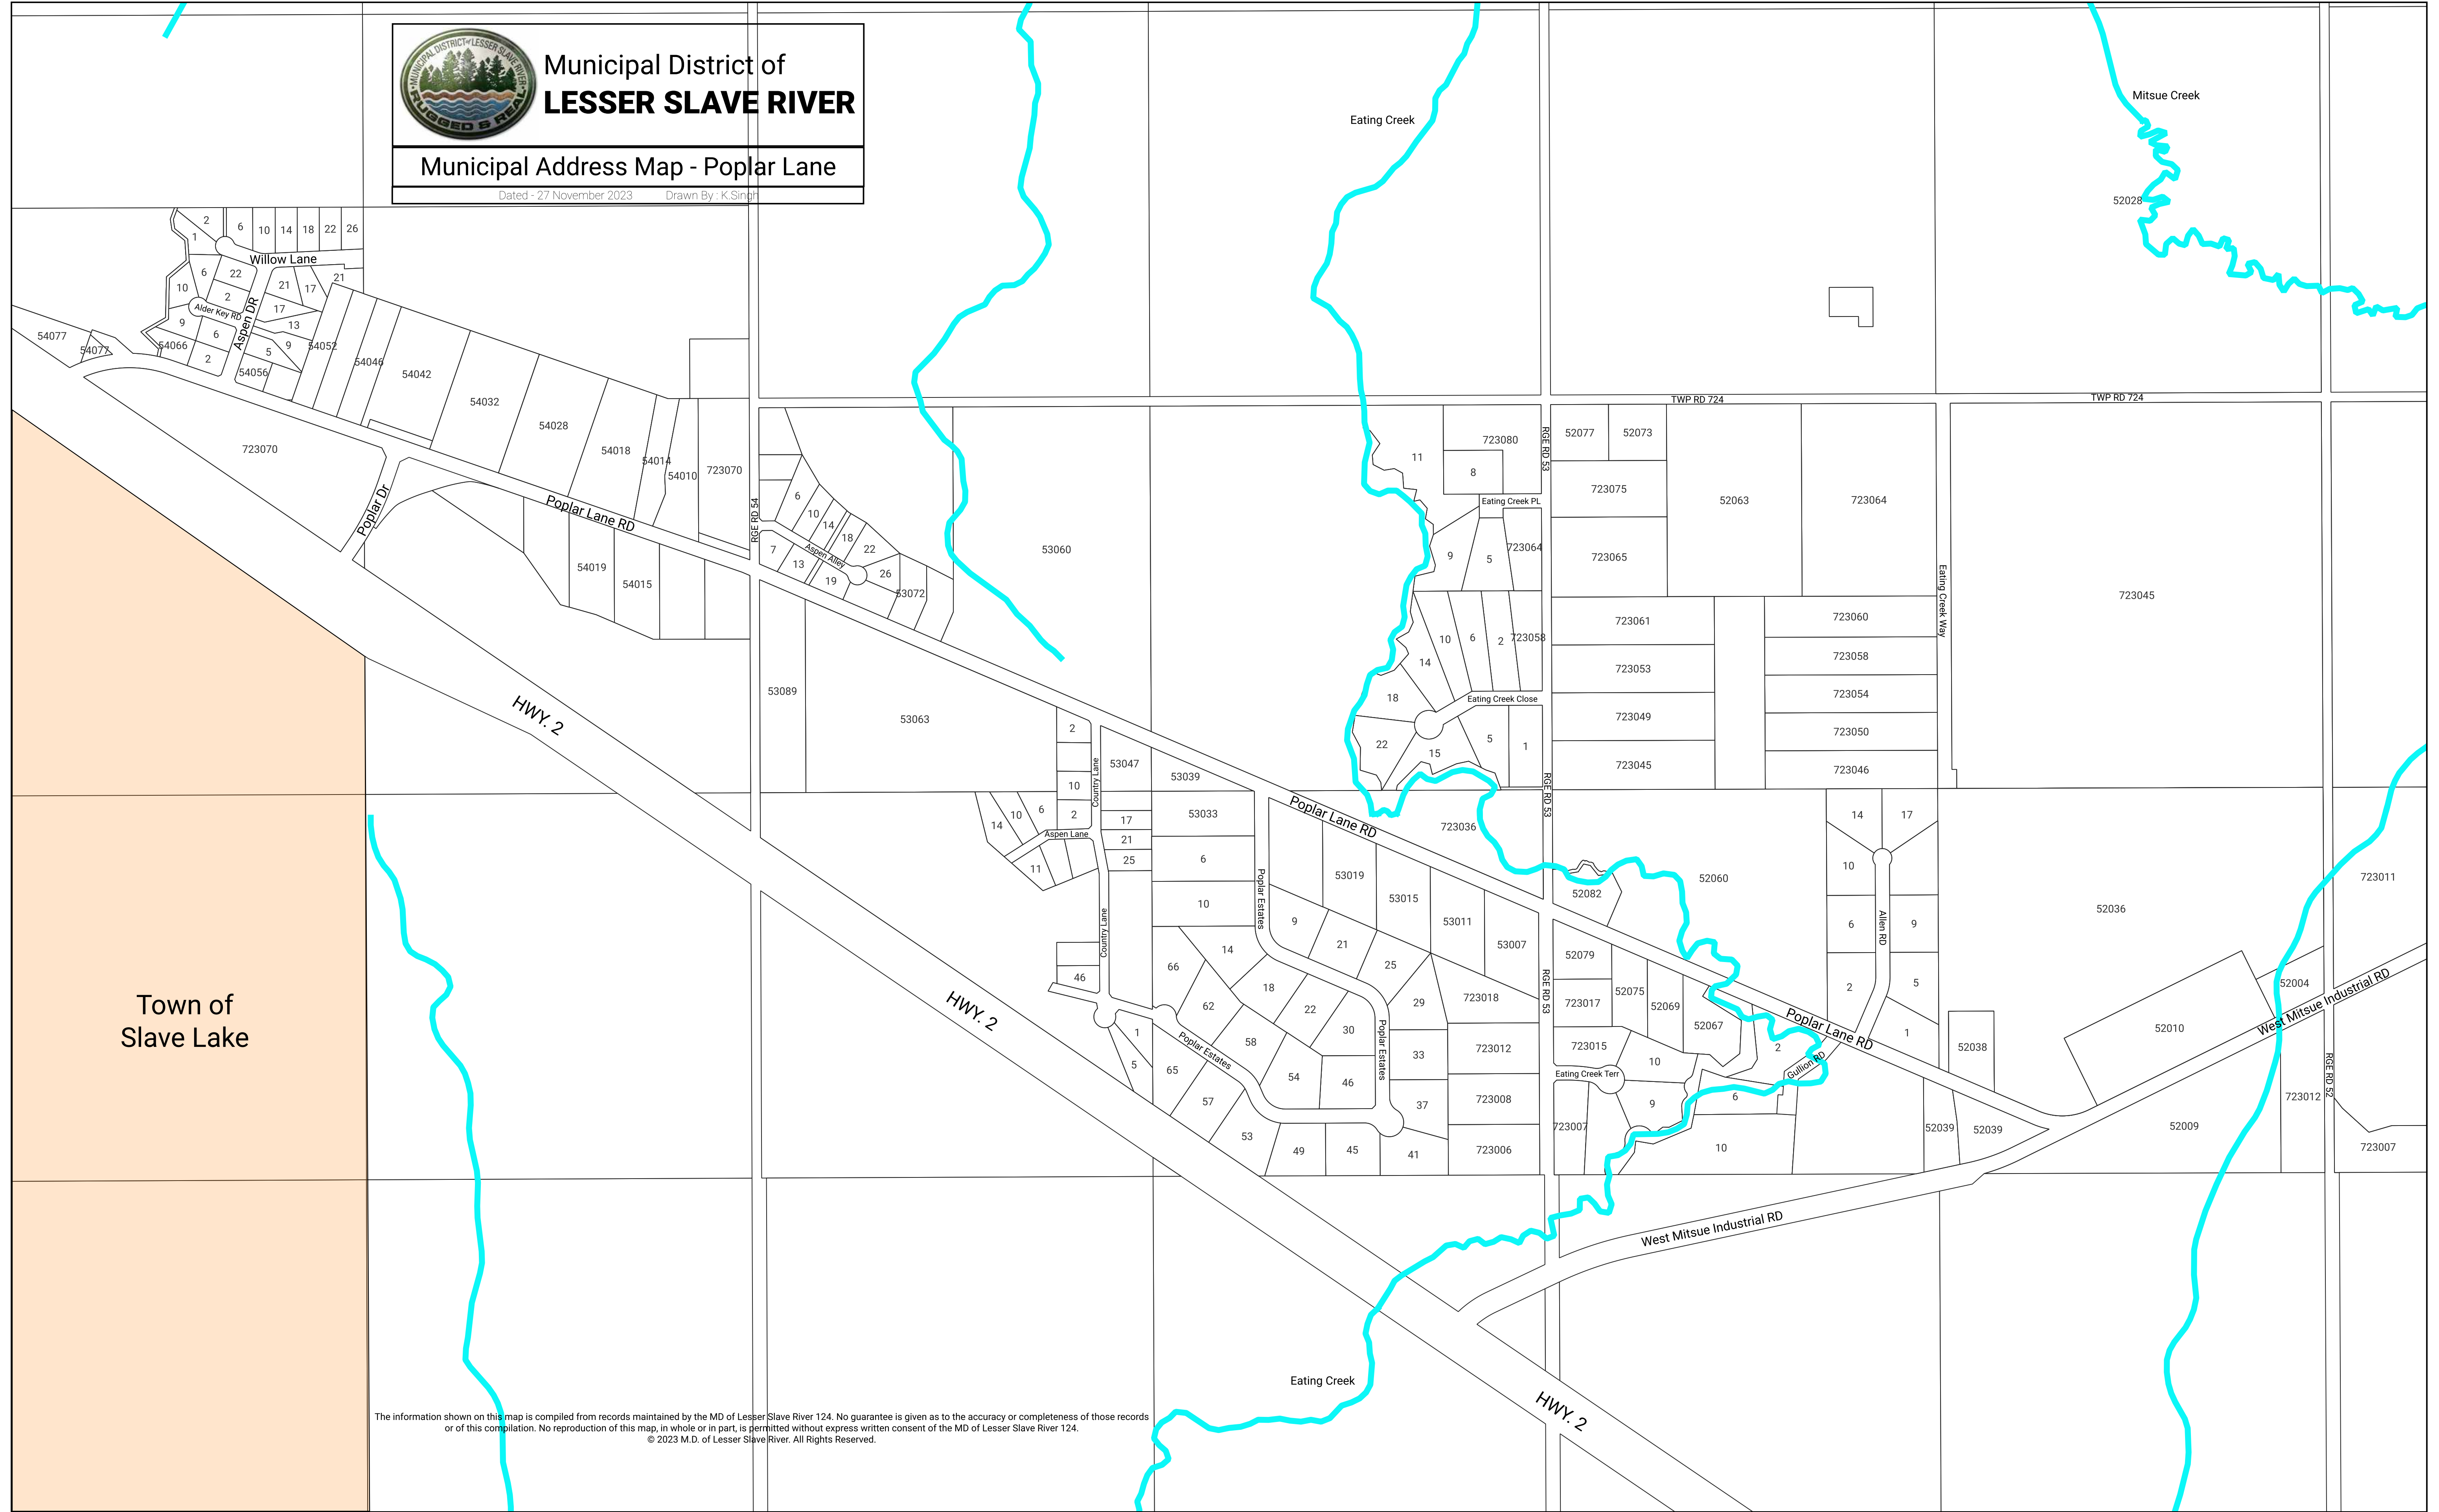

Municipal District of **LESSER SLAVE RIVER**

Municipal Address Map - Poplar Lane

Dated - 27 November 2023 Drawn By: K.Singh

Town of
Slave Lake