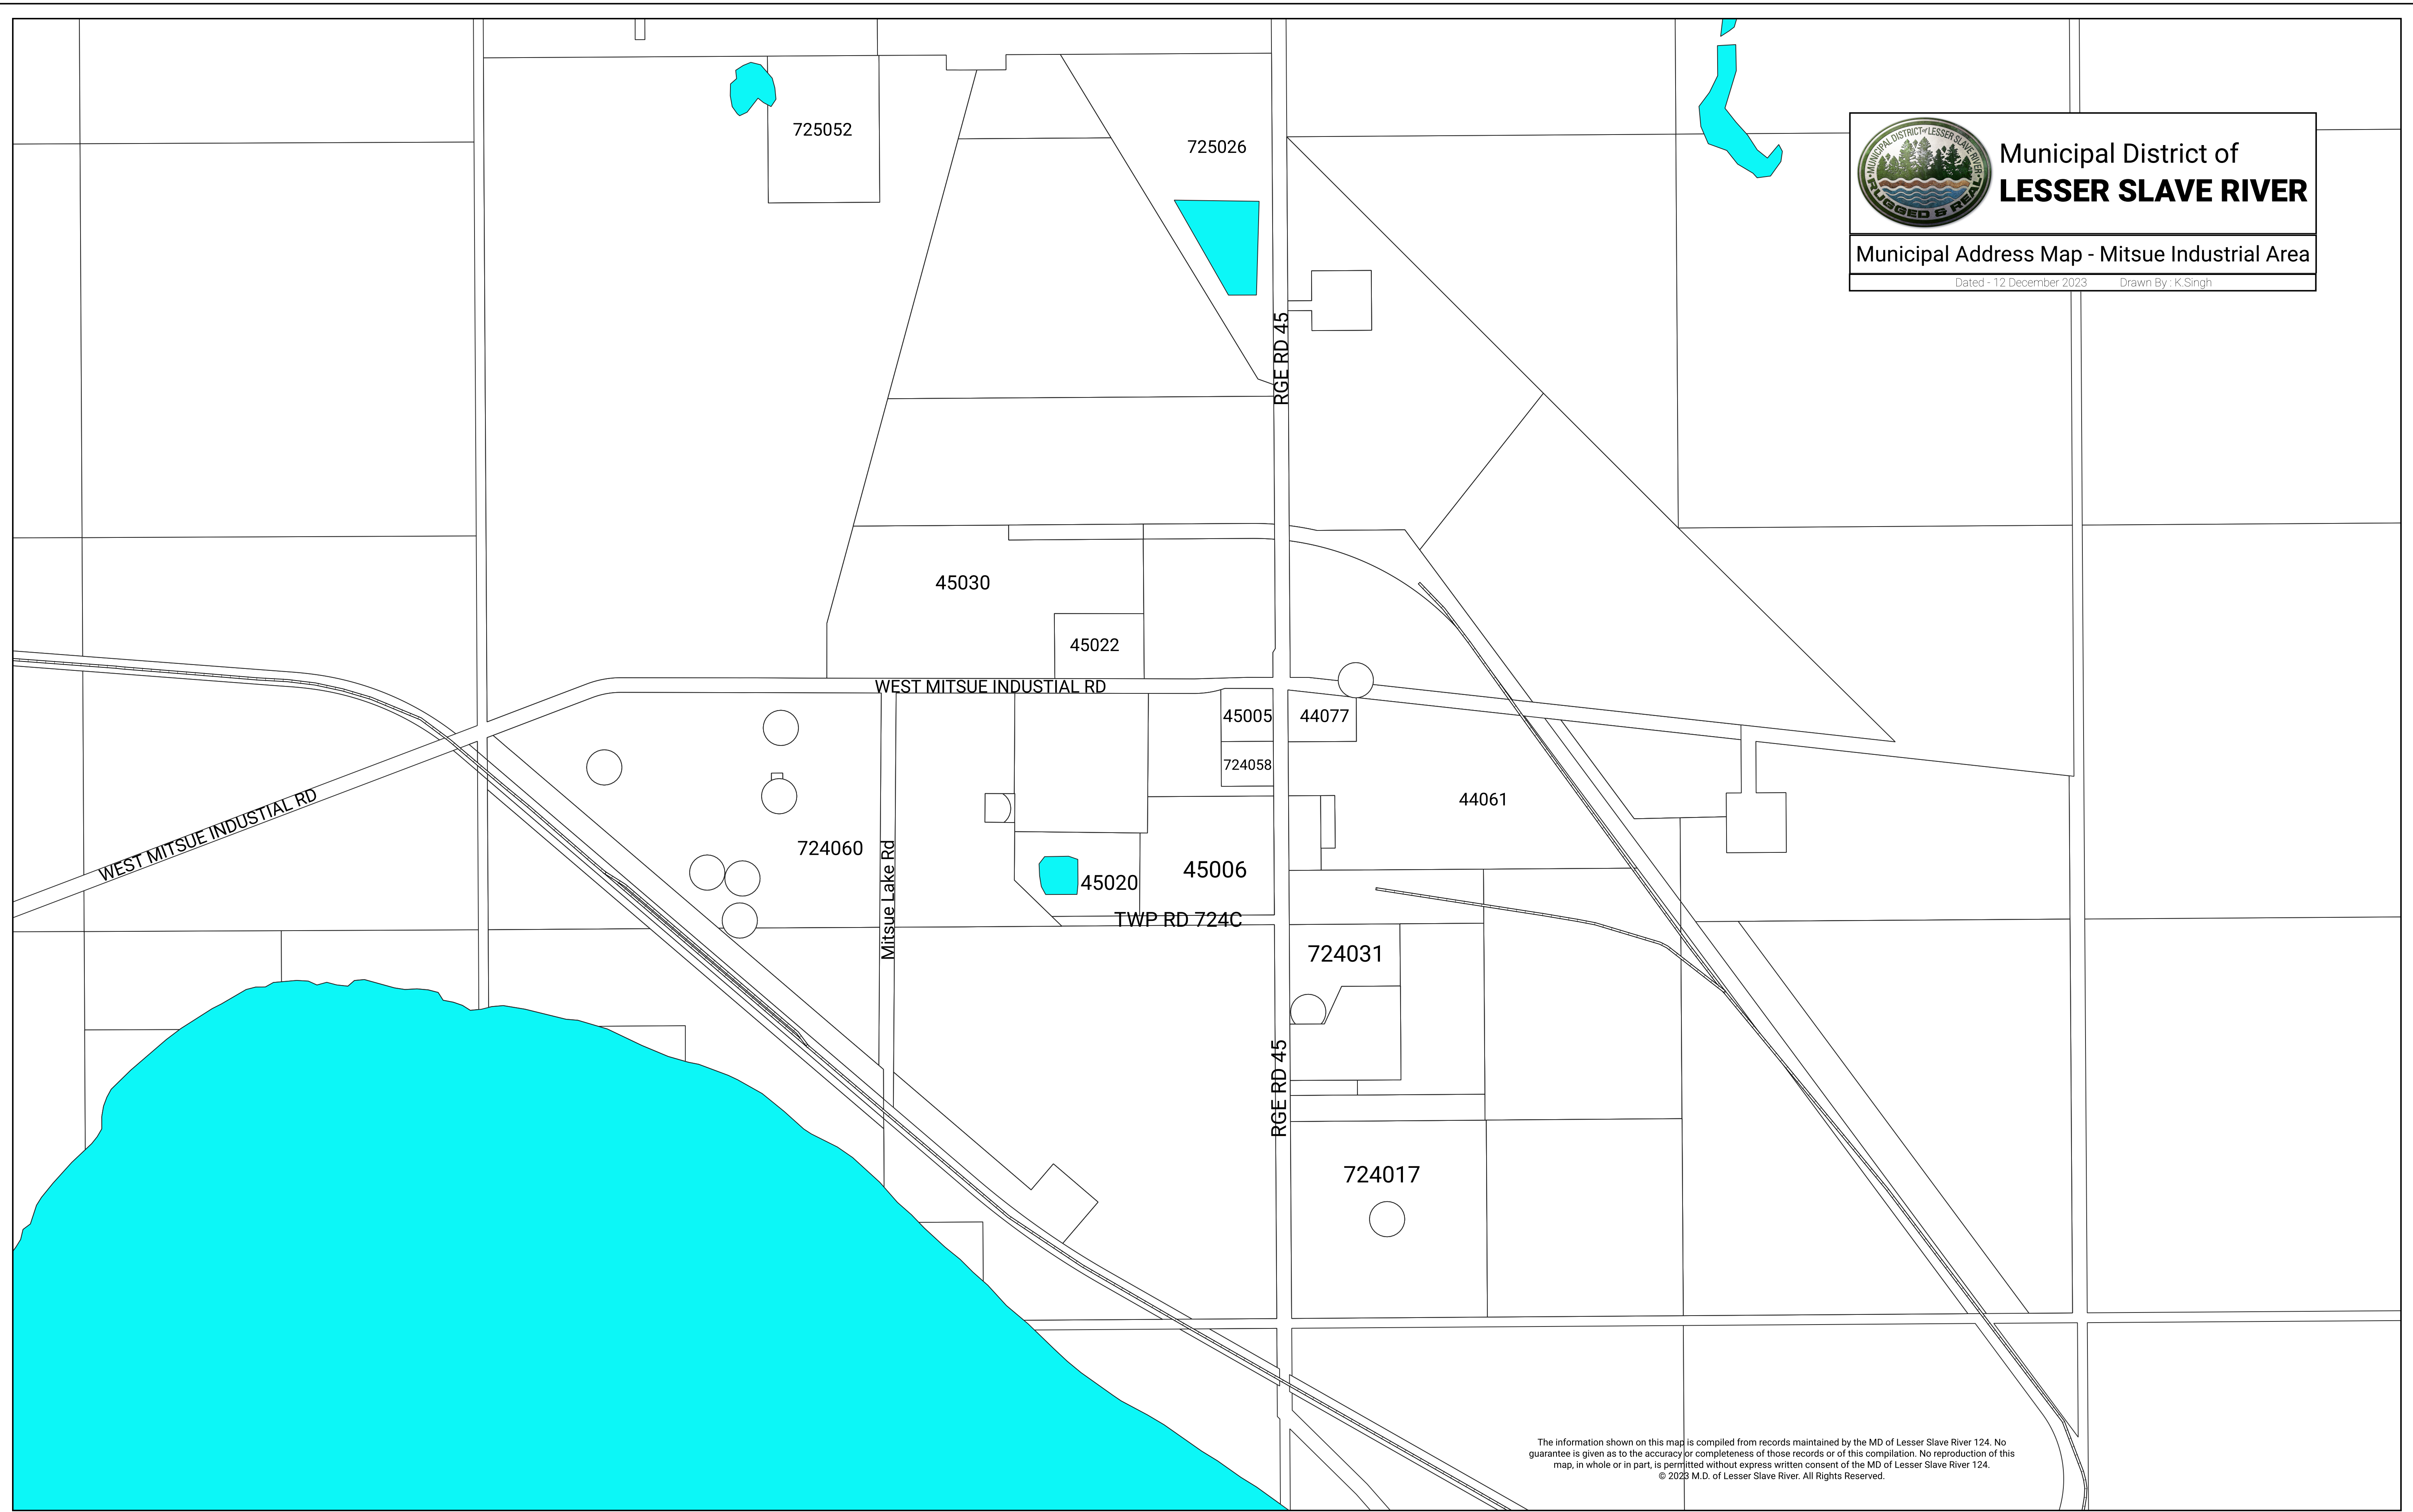

Municipal District of
LESSER SLAVE RIVER

Municipal Address Map - Mitsue Industrial Area

Dated - 12 December 2023

Drawn By: K.Singh