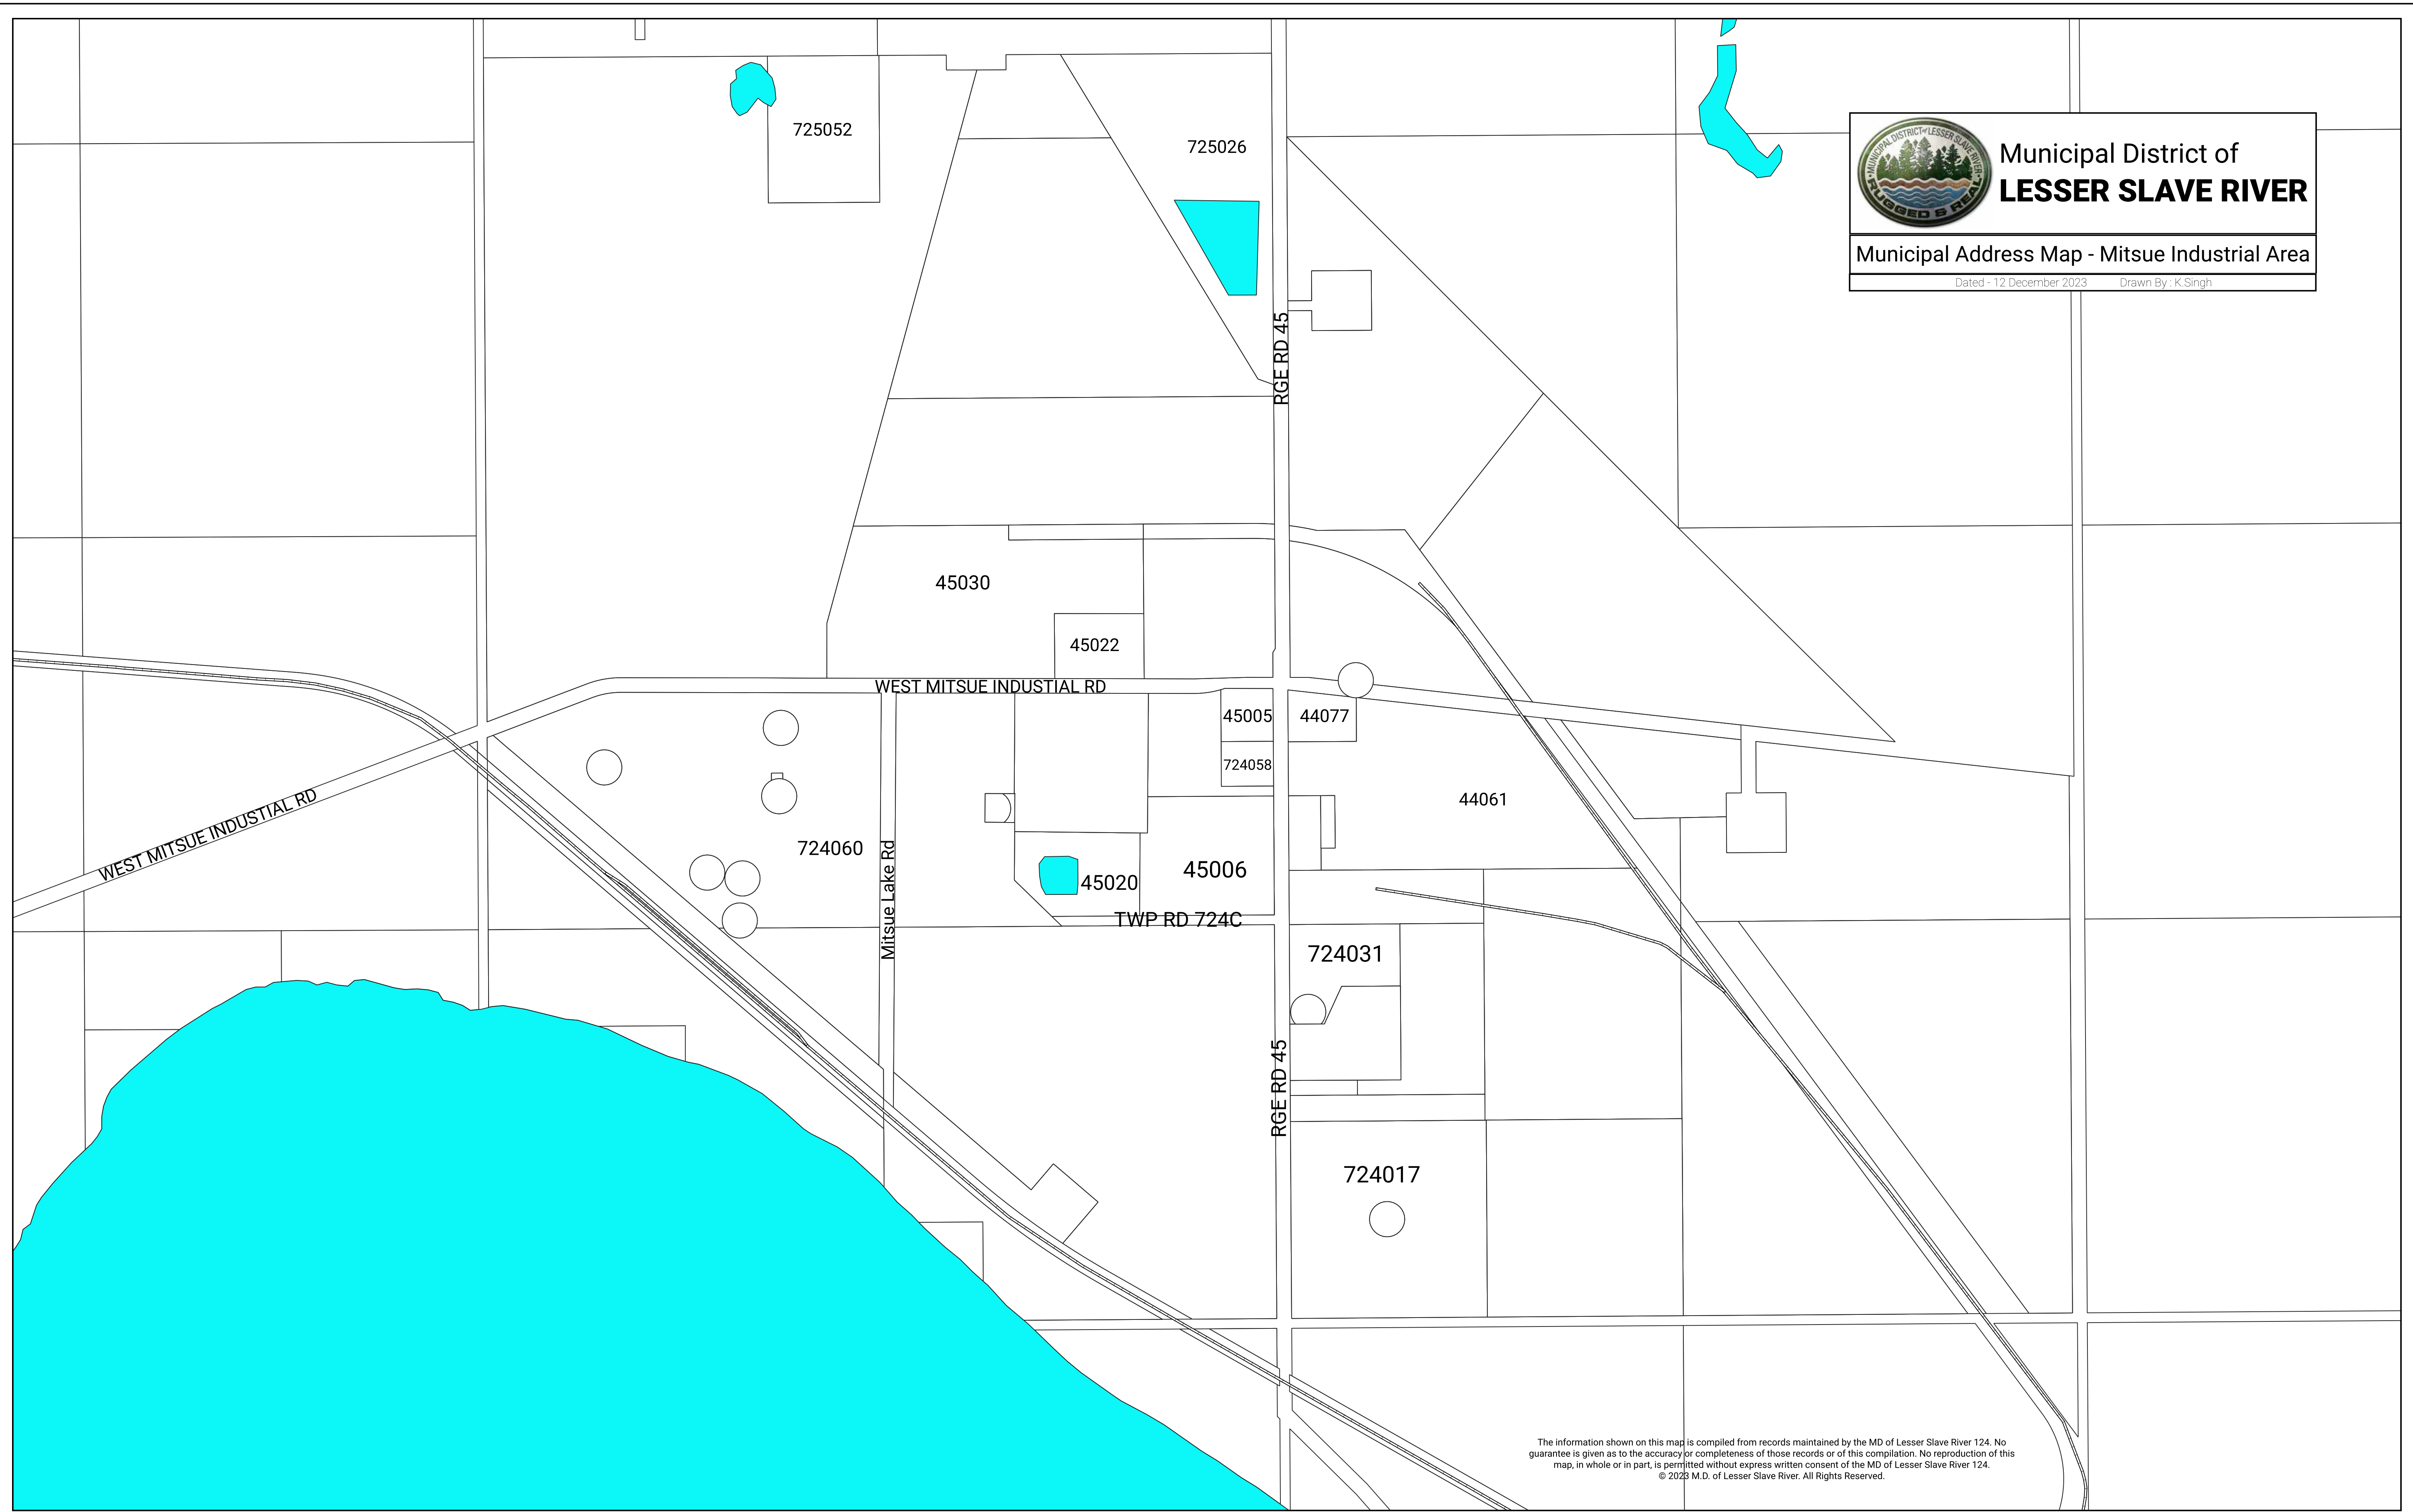

Municipal District of
LESSER SLAVE RIVER

Municipal Address Map - Mitsue Industrial Area

Dated - 12 December 2023

Drawn By: K.Singh