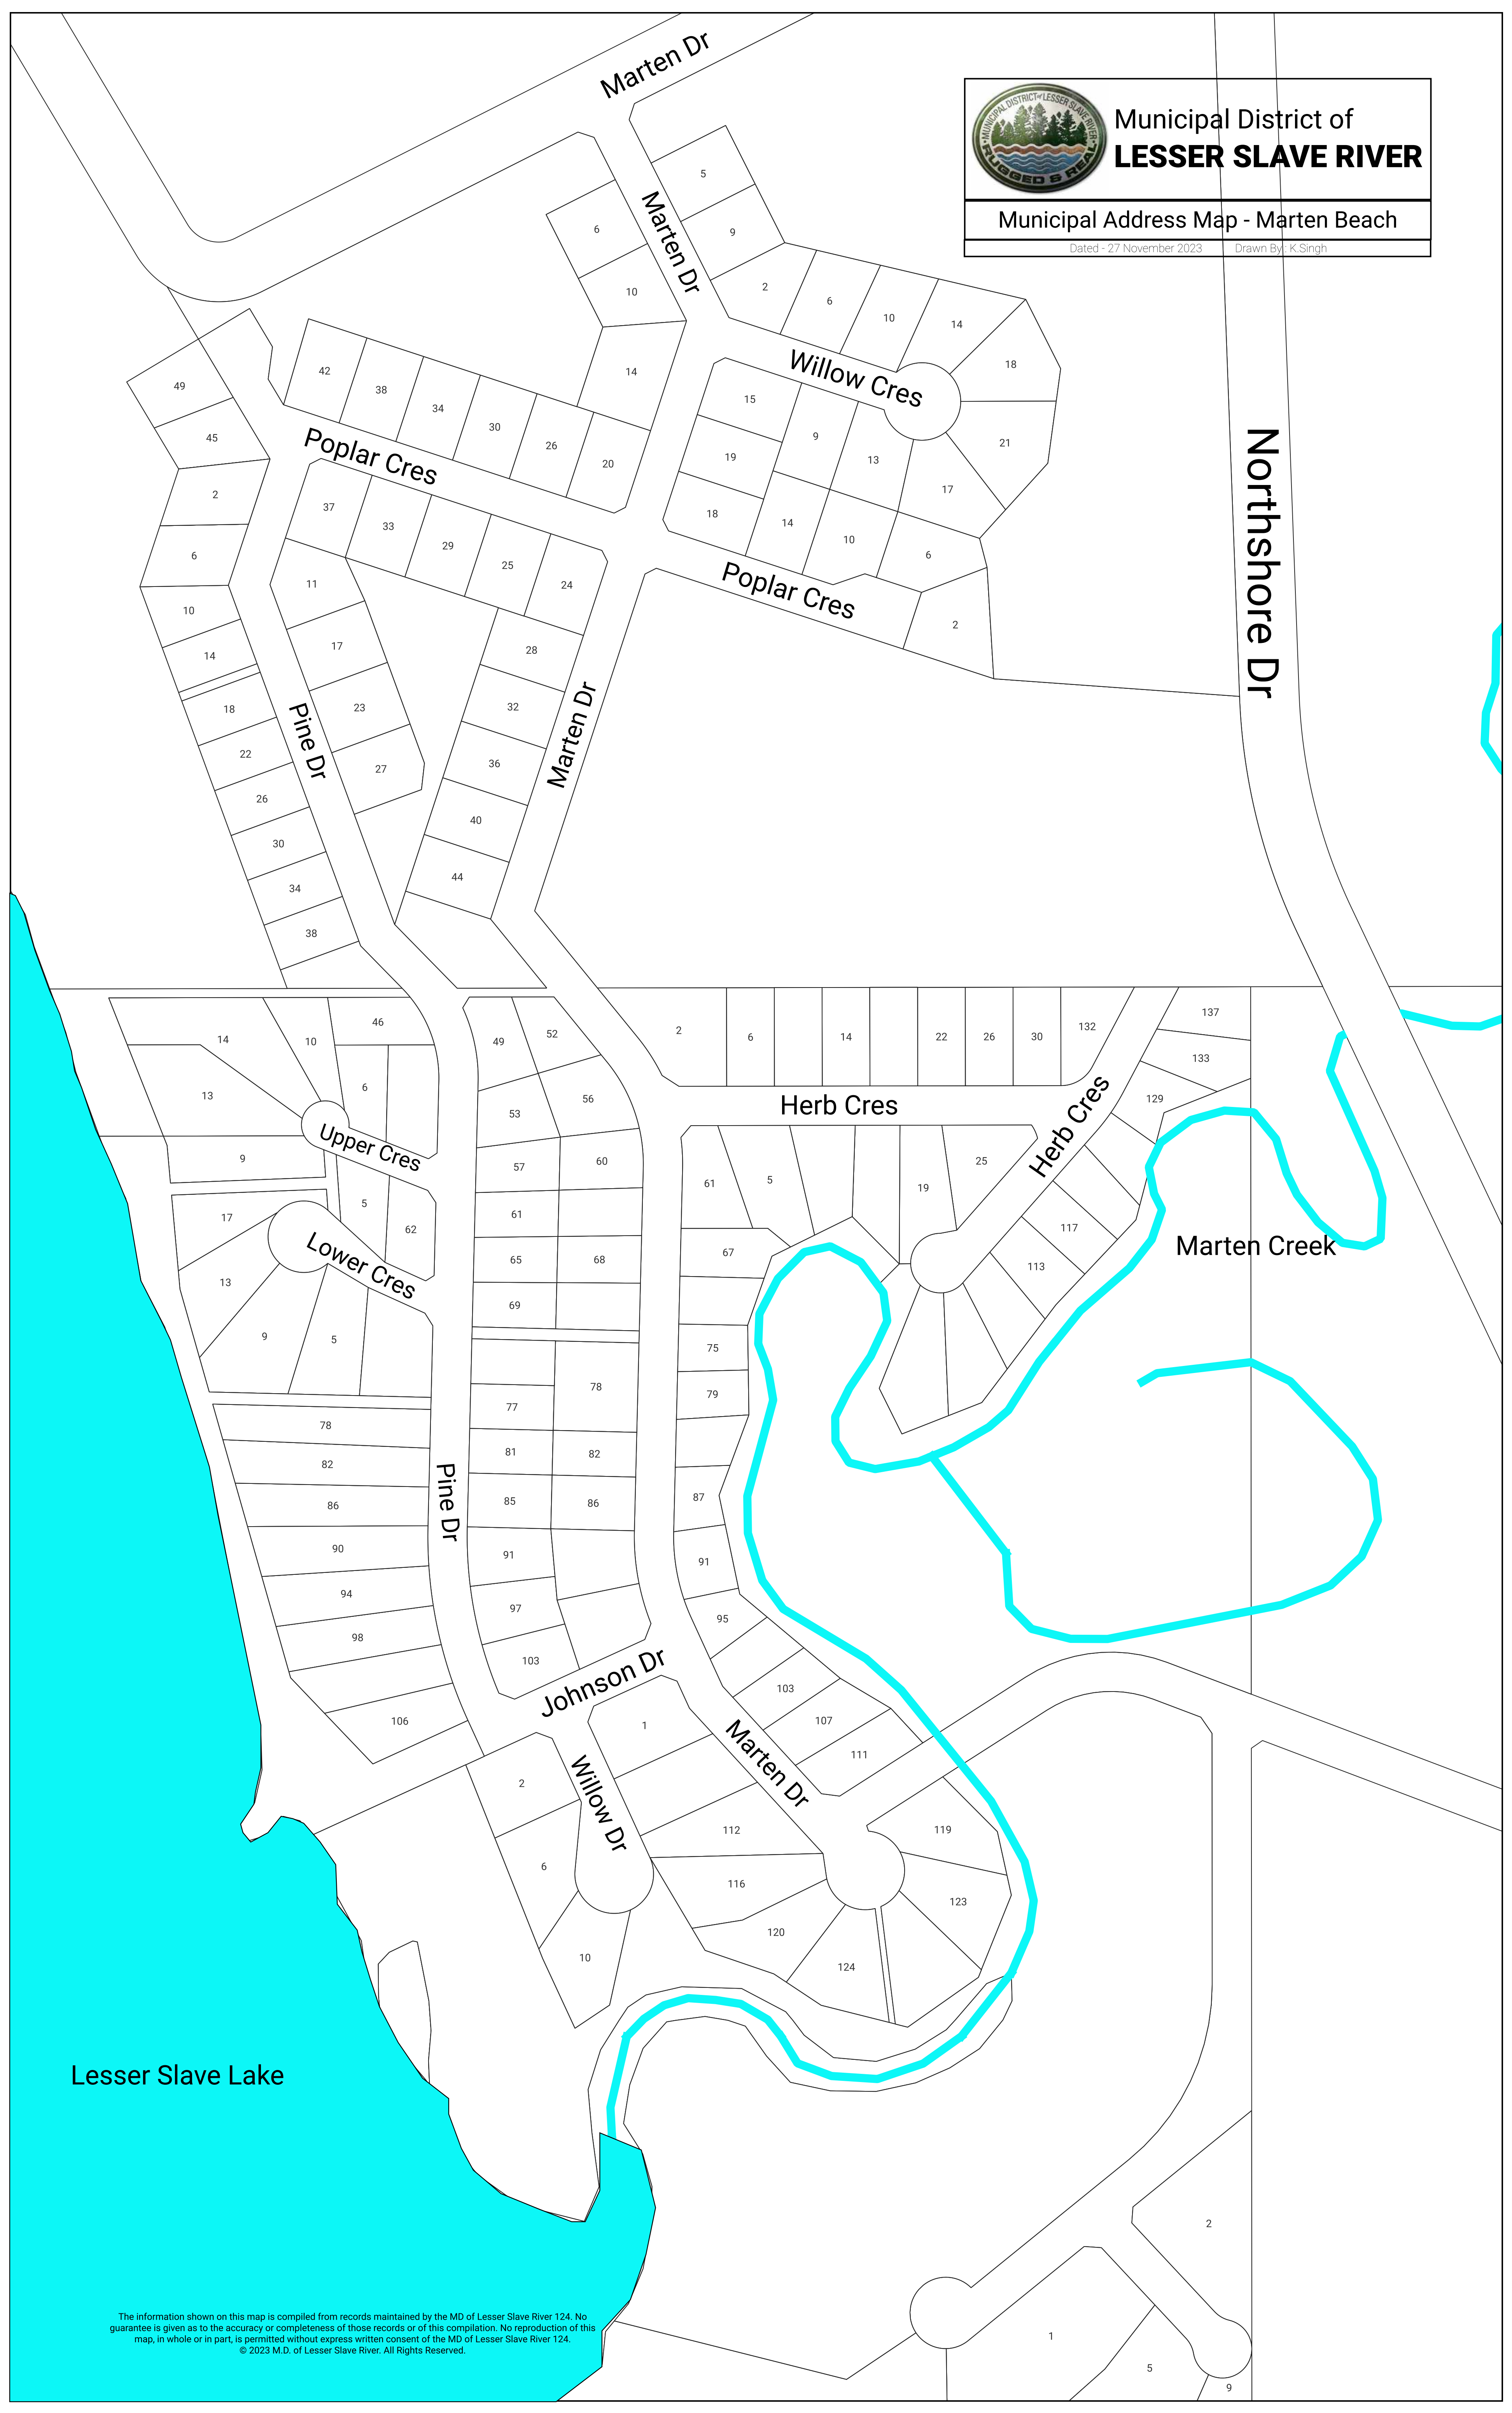

Municipal District of
LESSER SLAVE RIVER

Municipal Address Map - Marten Beach

Dated - 27 November 2023 Drawn By: K.Singh

Lesser Slave Lake

Marten Creek

The information shown on this map is compiled from records maintained by the MD of Lesser Slave River 124. No guarantee is given as to the accuracy or completeness of those records or of this compilation. No reproduction of this map, in whole or in part, is permitted without express written consent of the MD of Lesser Slave River 124.
© 2023 M.D. of Lesser Slave River. All Rights Reserved.