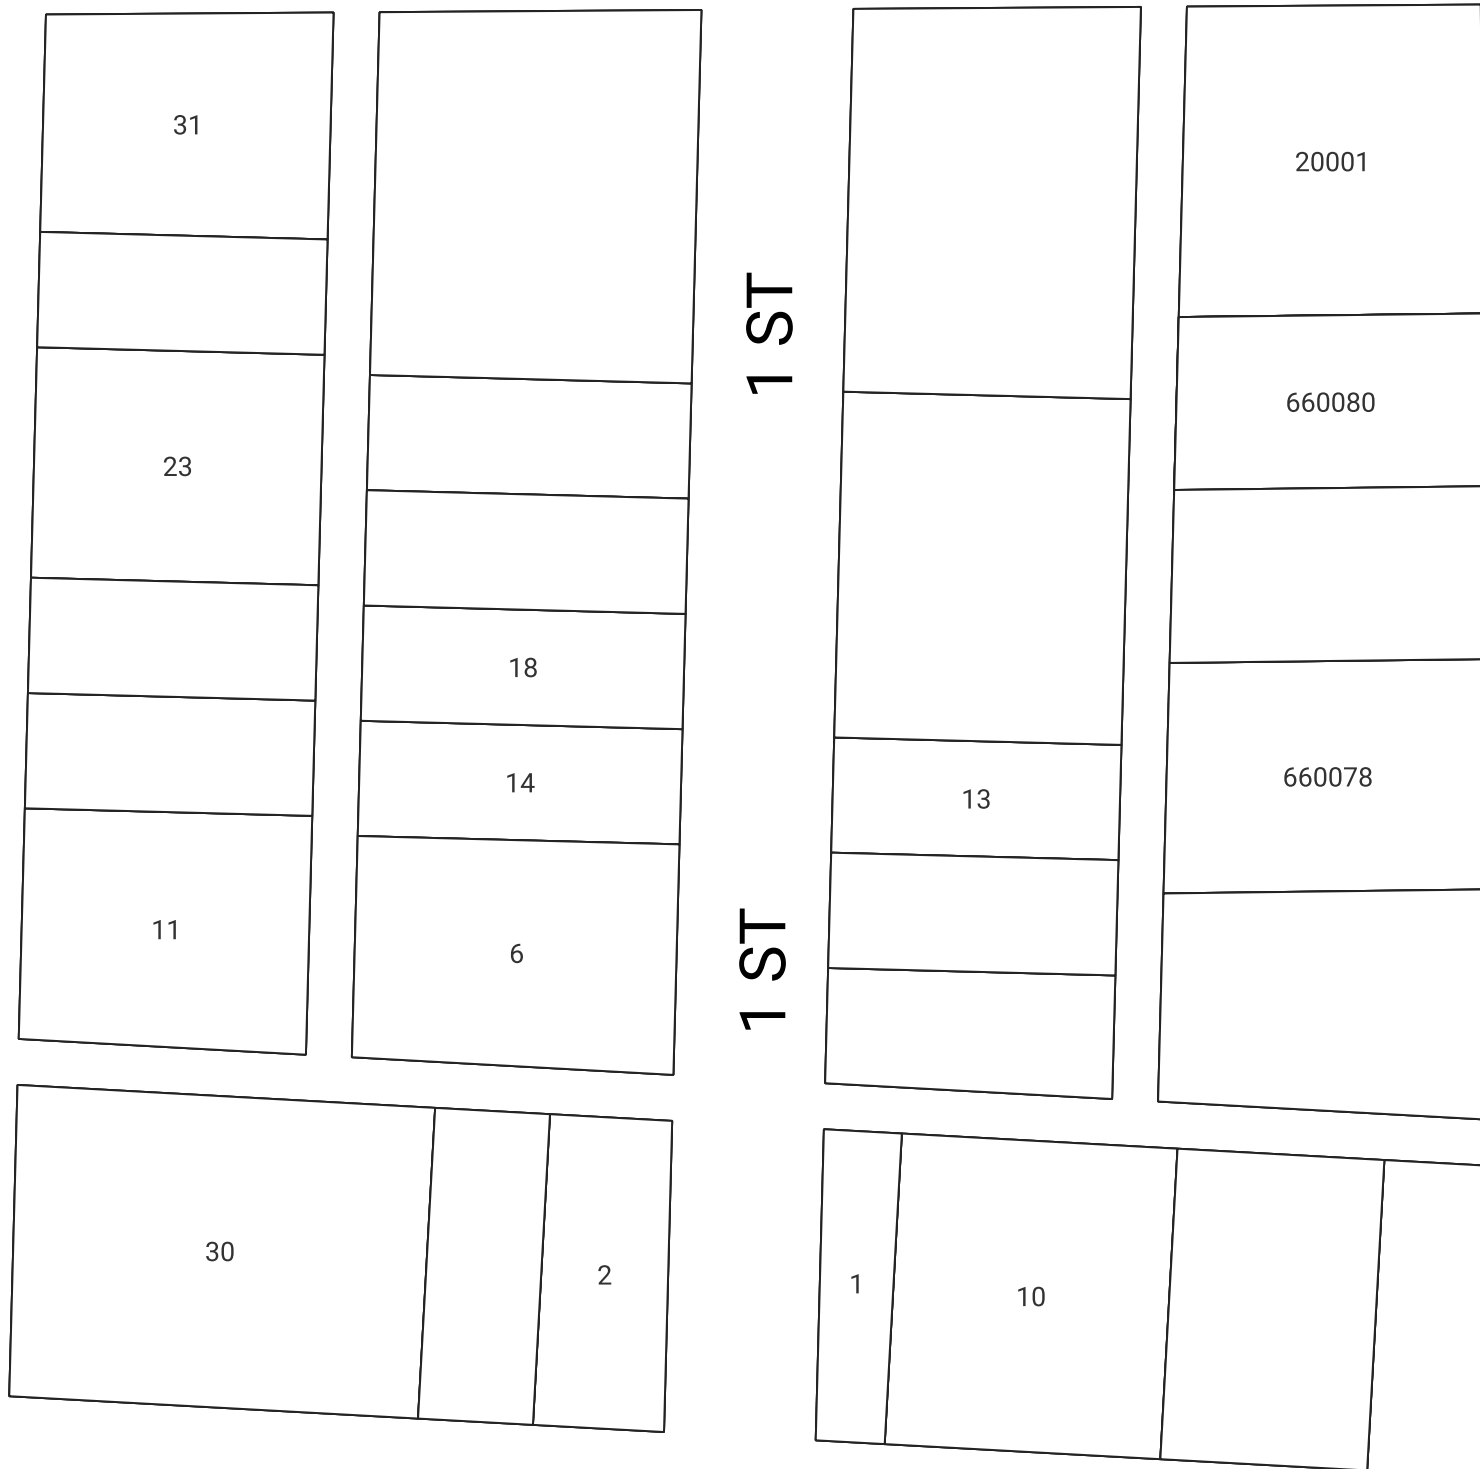

Municipal District of
LESSER SLAVE RIVER

Municipal Address Map - Hamlet of Flatbush

Dated - 27 November 2023 Drawn By: K.Singh

RGE RD 20

661001

TWP RD 661

TWP RD 661

Railway ST

RGE RD 20

660079

660073

660071

Centre AVE

Railway ST

RGE RD 20

15065

660059

660064

15

660041