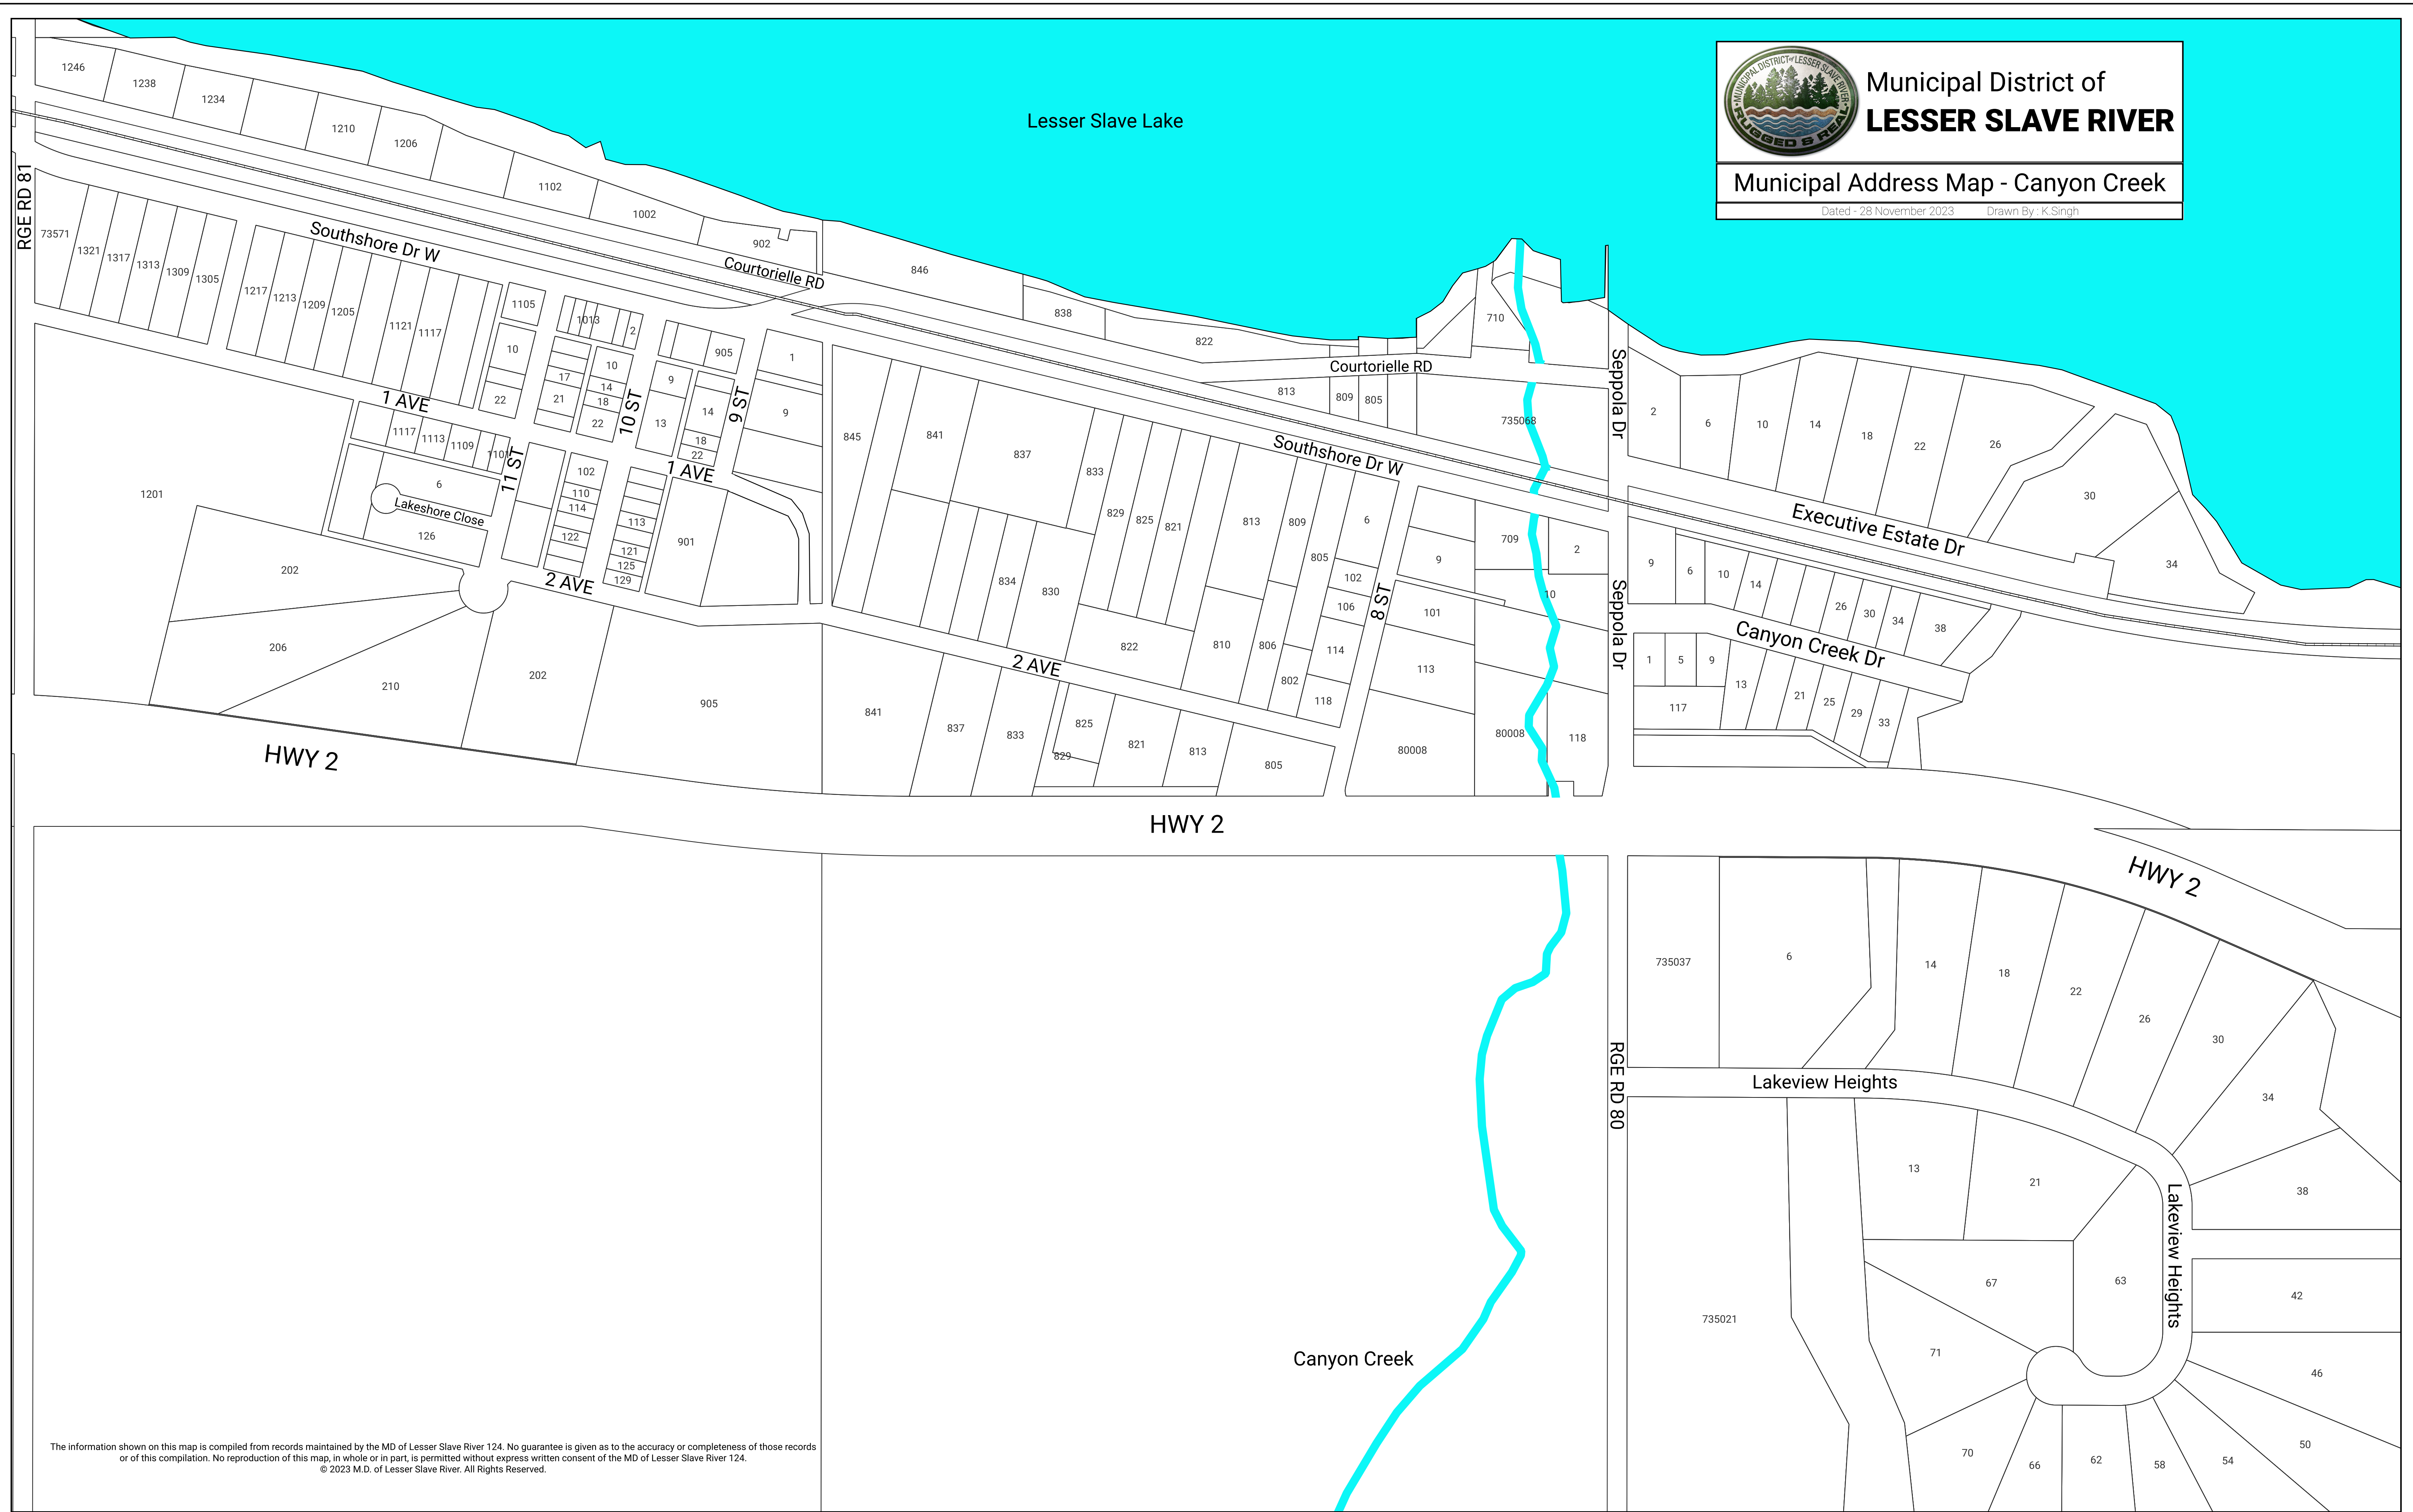

Municipal District of
LESSER SLAVE RIVER

Municipal Address Map - Canyon Creek

Dated - 28 November 2023 Drawn By : K.Singh

The information shown on this map is compiled from records maintained by the MD of Lesser Slave River 124. No guarantee is given as to the accuracy or completeness of those records or of this compilation. No reproduction of this map, in whole or in part, is permitted without express written consent of the MD of Lesser Slave River 124.
© 2023 M.D. of Lesser Slave River. All Rights Reserved.