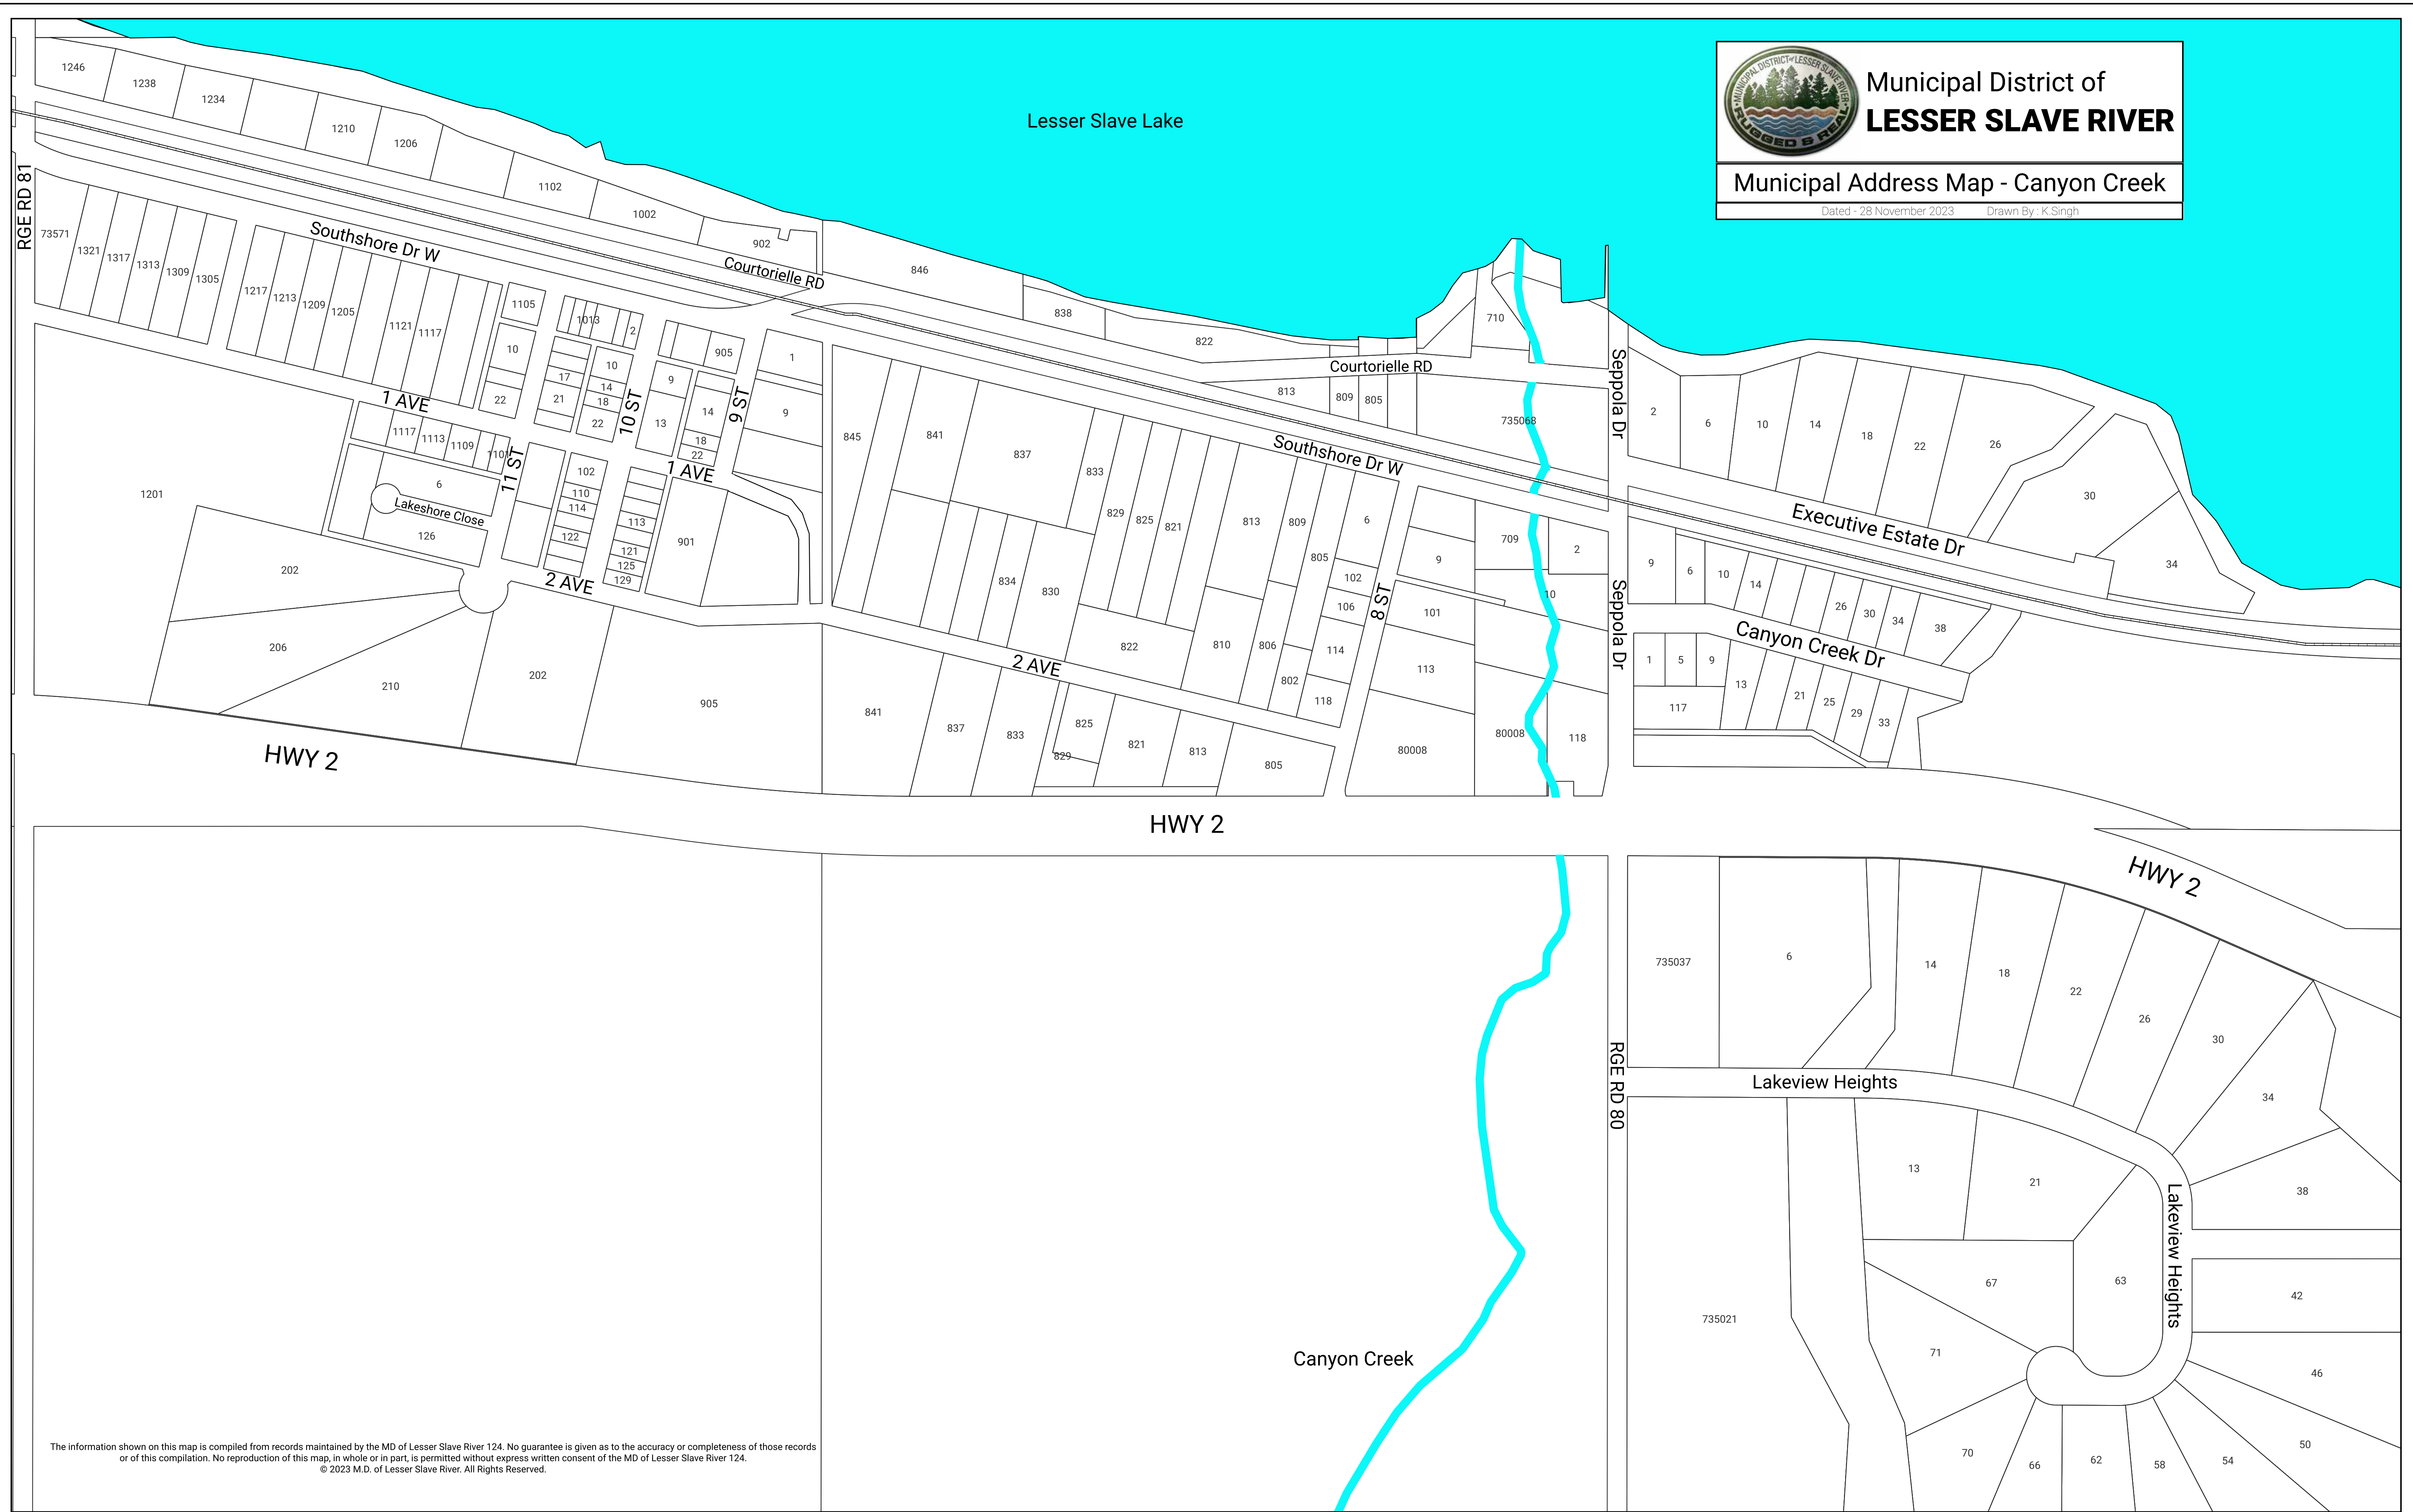

Municipal District of
LESSER SLAVE RIVER

Municipal Address Map - Canyon Creek

Dated - 28 November 2023 Drawn By : K.Singh

The information shown on this map is compiled from records maintained by the MD of Lesser Slave River 124. No guarantee is given as to the accuracy or completeness of those records or of this compilation. No reproduction of this map, in whole or in part, is permitted without express written consent of the MD of Lesser Slave River 124.
© 2023 M.D. of Lesser Slave River. All Rights Reserved.